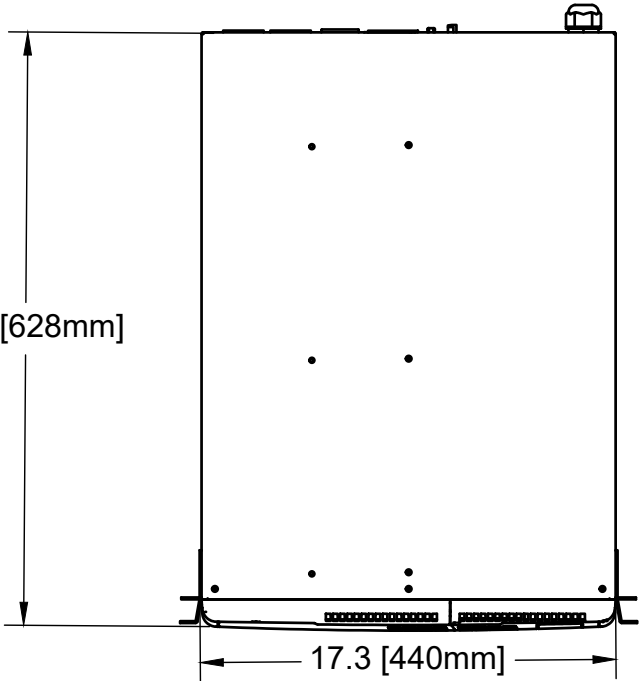

Rear

24.7 [628mm]

17.3 [440mm]

Front

3.4 [86mm]

ENCONNEX[®]

PROJECT

Line-Interactive Lead-Acid UPS - 5000 VA

TITLE

LX5000M Technical Drawing

APPROVED RF

CHECKED IR

DRAWN JB

10/17/2022

SIZE

A

CODE

DWG NO

LX5000M

REV

0

SCALE 1:8

WEIGHT

SHEET 1/1