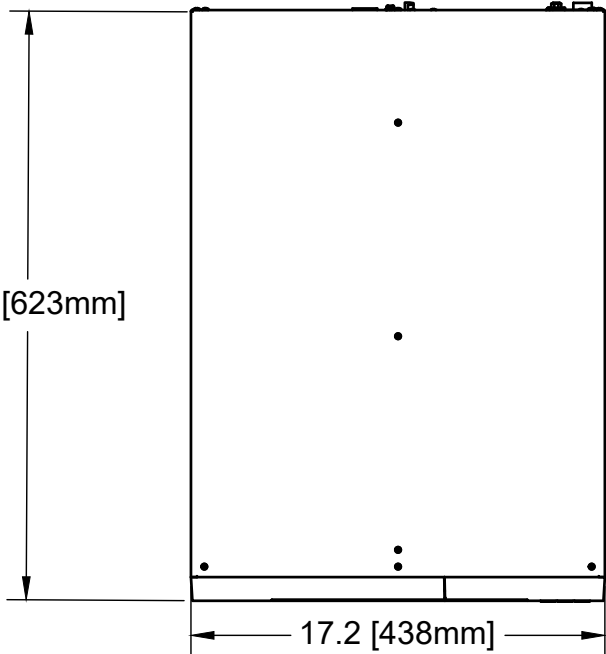

Rear

24.5 [623mm]

17.2 [438mm]

3.4 [86mm]

Front

ENCONNEX[®]

PROJECT

Line-Interactive Lead-Acid UPS - 2200 VA

TITLE

LX2200L Technical Drawing

APPROVED RF

CHECKED IR

DRAWN JB

10/17/2022

SIZE

A

CODE

DWG NO

LX2200L

REV

0

SCALE 1:8

WEIGHT

SHEET 1/1