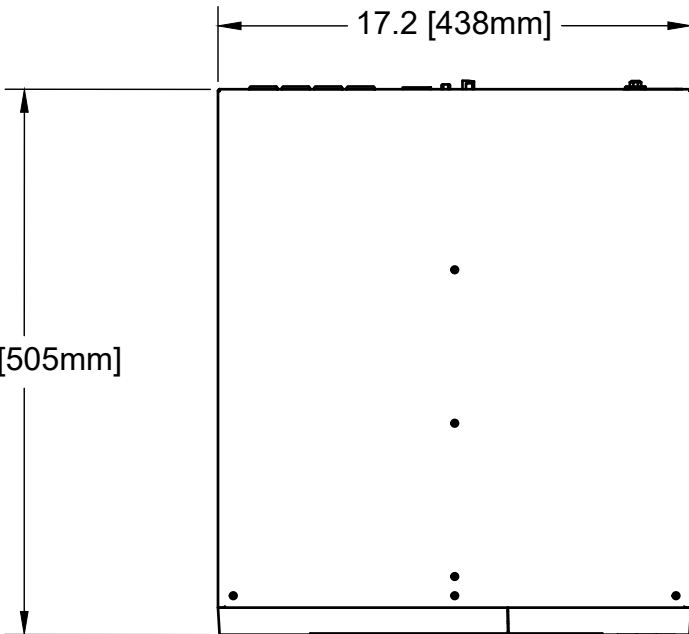

Rear

17.2 [438mm]

19.9 [505mm]

3.4 [86mm]

Front

ENCONNEX[®]

PROJECT

Line-Interactive Lead-Acid UPS - 1500 VA

TITLE

LX1500L Technical Drawing

APPROVED RF

CHECKED IR

DRAWN JB

11/9/2022

SIZE

A

CODE

DWG NO

LX1500L

REV

0

SCALE 1:7

WEIGHT

SHEET 1/1