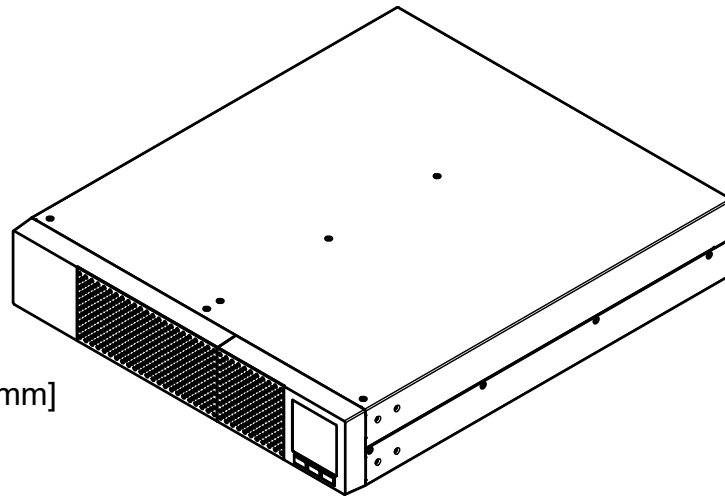

Rear

17.2 [438mm]

19.9 [505mm]

3.4 [86mm]

Front

ENCONNEX[®]

PROJECT

Line-Interactive Lead-Acid UPS - 1500 VA

TITLE

LX1500L Technical Drawing

APPROVED RF

CHECKED IR

DRAWN JB

11/9/2022

SIZE

A

CODE

DWG NO

LX1500L

REV

0

SCALE 1:7

WEIGHT

SHEET 1/1