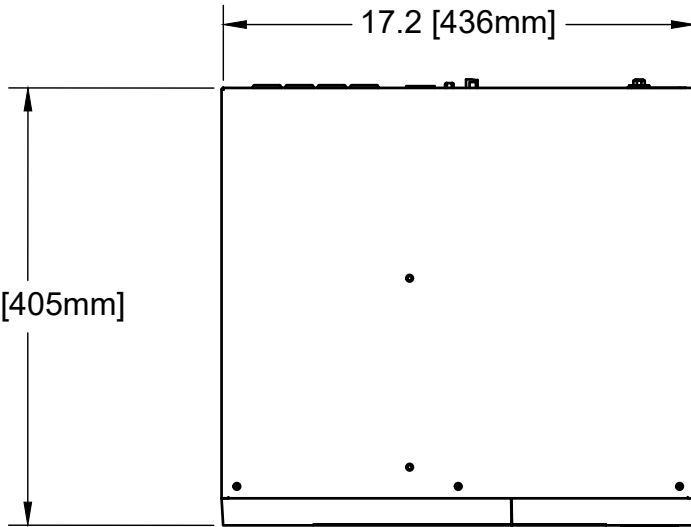

Rear

17.2 [436mm]

15.9 [405mm]

3.4 [86mm]

Front

ENCONNEX[®]

PROJECT

Line-Interactive Lead-Acid UPS - 1100 VA

TITLE

LX1100L Technical Drawing

APPROVED RF

CHECKED IR

DRAWN JB

11/9/2022

SIZE

A

CODE

DWG NO

LX1100L

REV

0

SCALE 1:7

WEIGHT

SHEET 1/1