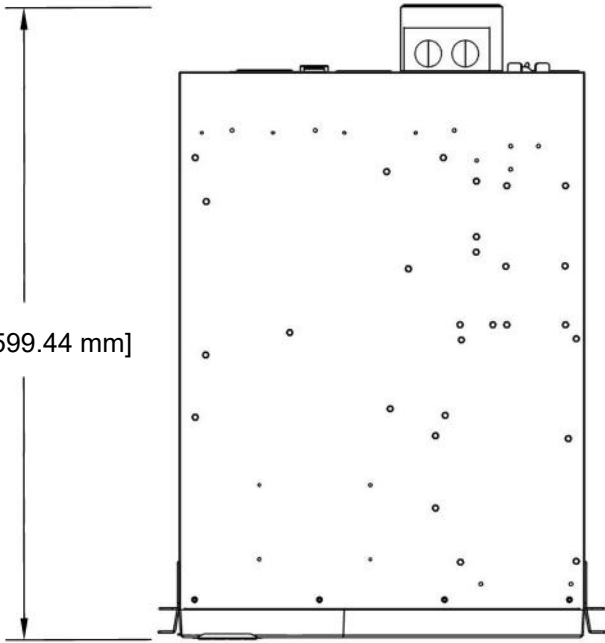

Rear

23.6" [599.44 mm]

17.2" [436.88 mm]

Front

3.5 [88mm]

ENCONNEX[®]

PROJECT

Online Lead-Acid UPS - 6 kVA

TITLE

DX6000N Technical Drawing

APPROVED RF

CHECKED IR

DRAWN JB

11/8/2021

SIZE

A

CODE

DWG NO

DX6000N

REV

0

SCALE 1:7

WEIGHT

SHEET 1/1