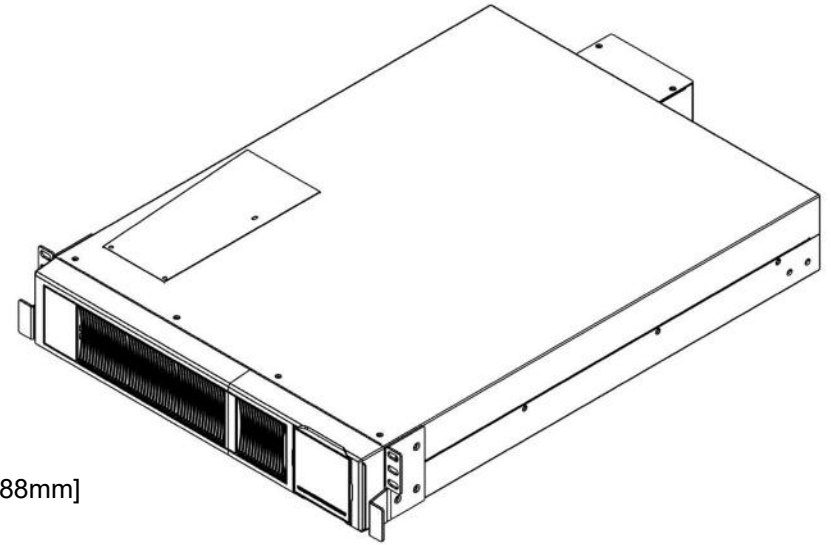

Rear

23.6" [599.44 mm]

17.2" [436.88 mm]

Front

3.5 [88mm]

ENCONNEX[®]

PROJECT

Online Lead-Acid UPS - 6 kVA