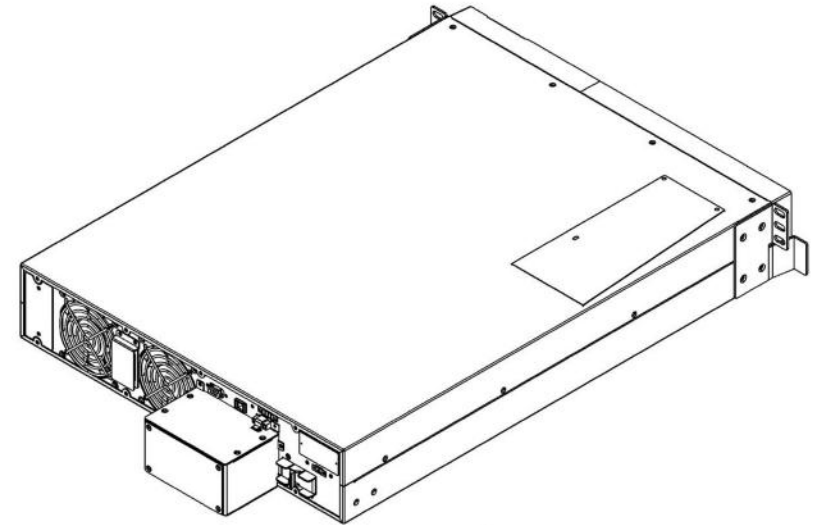

Rear

23.6" [599.44 mm]

17.2" [436.88 mm]

Front

3.5 [88mm]

ENCONNEX[®]

PROJECT

Online Lead-Acid UPS - 6 kVA