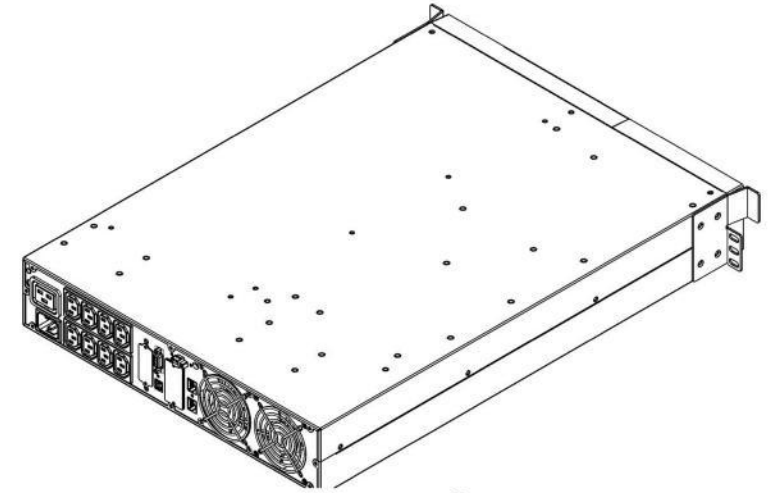

Rear

23.8" [604.52 mm]

17.2" [436.88 mm]

Front

3.5 [88mm]

ENCONNEX[®]

PROJECT

Online Lead-Acid UPS - 3000 VA

TITLE

DX3000M Technical Drawing

APPROVED RF

CHECKED IR

DRAWN JB

11/8/2021

SIZE

A