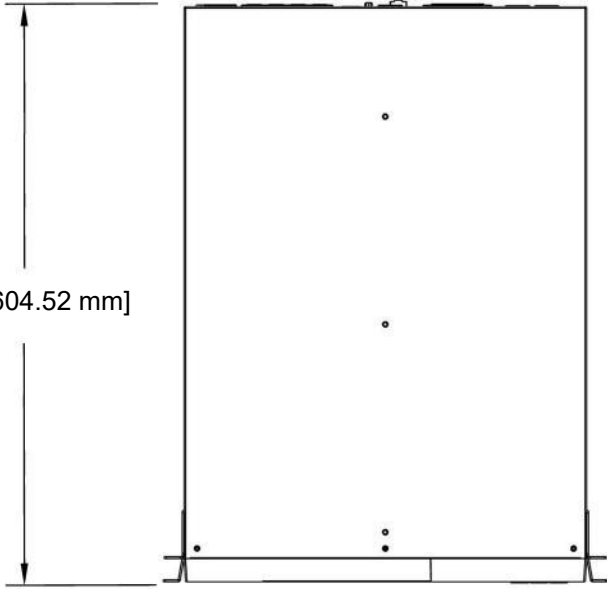

Rear

23.8" [604.52 mm]

17.2" [436.88 mm]

Front

3.5 [88mm]

ENCONNEX[®]

PROJECT

Online Lead-Acid UPS - 3000 VA

TITLE

DX3000M Technical Drawing

APPROVED RF

CHECKED IR

DRAWN JB

11/8/2021

SIZE

A

CODE

DWG NO

DX3000M

REV

0

SCALE 1:7

WEIGHT

SHEET 1/1