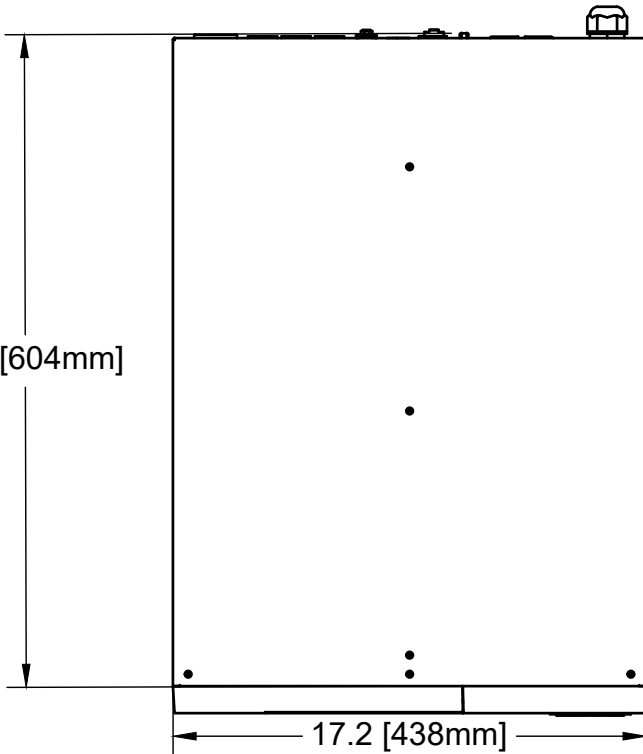

Rear

23.8 [604mm]

17.2 [438mm]

Front

3.4 [86mm]

ENCONNEX[®]

PROJECT

Online Lead-Acid UPS - 3000 VA

TITLE

DX3000L Technical Drawing

APPROVED RF

CHECKED IR

DRAWN JB

11/8/2021

SIZE

A

CODE

DWG NO

DX3000L

REV

0

SCALE 1:7

WEIGHT

SHEET 1/1