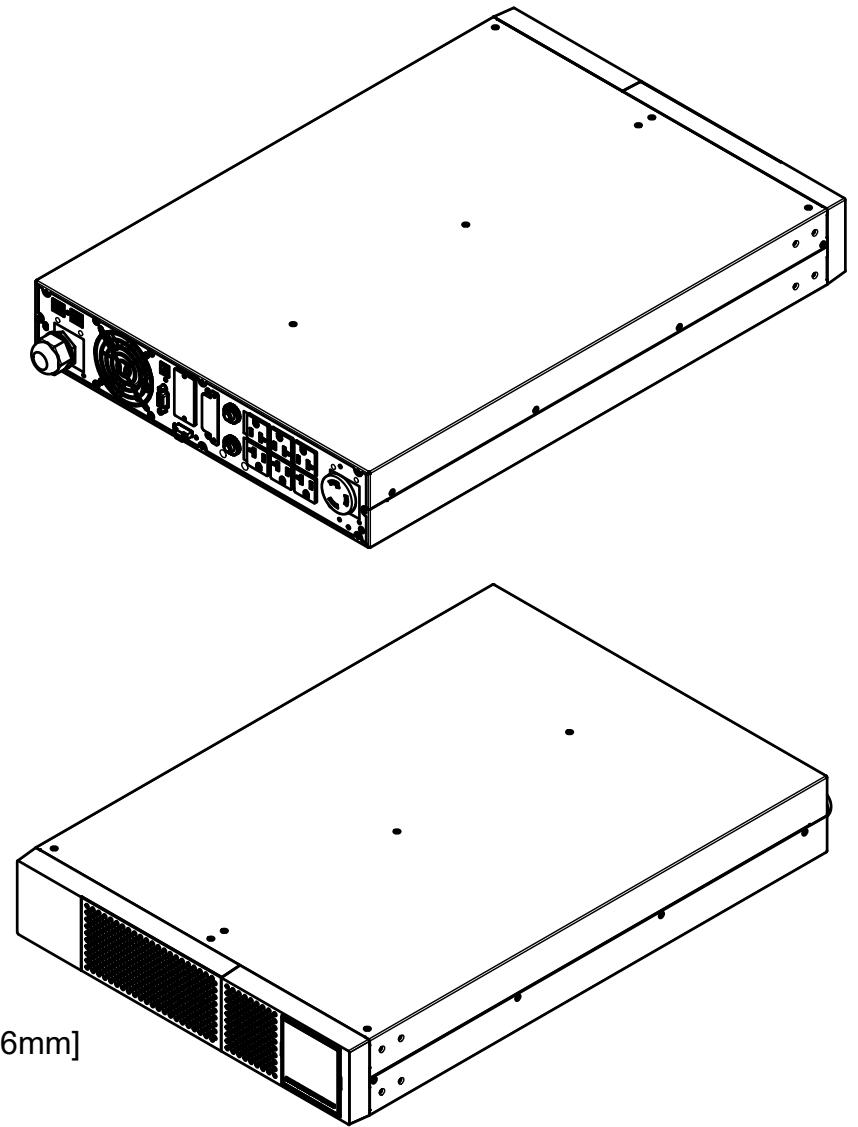

Rear

23.8 [604mm]

17.2 [438mm]

Front

3.4 [86mm]

ENCONNEX[®]

PROJECT

Online Lead-Acid UPS - 3000 VA

TITLE

DX3000L Technical Drawing

APPROVED RF

CHECKED IR

DRAWN JB

11/8/2021

SIZE

A

CODE

DWG NO

DX3000L

REV

0

SCALE 1:7

WEIGHT

SHEET 1/1