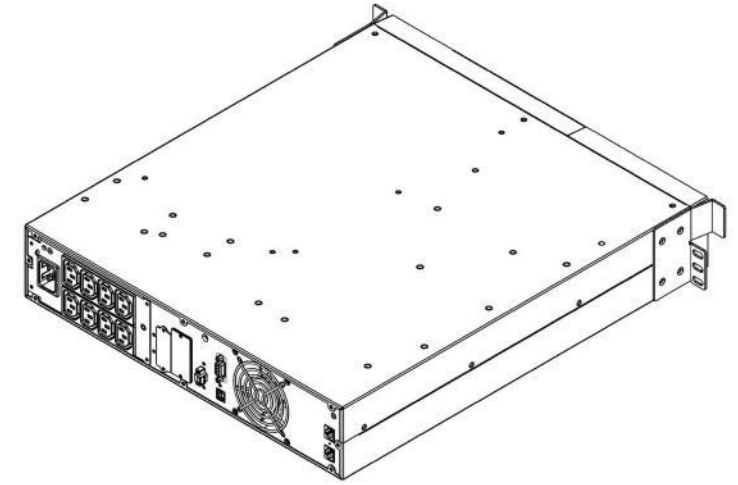

Rear

19" [482.6 mm]

17.2" [436.88 mm]

Front

3.5 [88mm]

ENCONNEX[®]

PROJECT

Online Lead-Acid UPS - 2000 VA

TITLE

DX2000M Technical Drawing

APPROVED RF

CHECKED IR

DRAWN JB

11/8/2021

SIZE

A