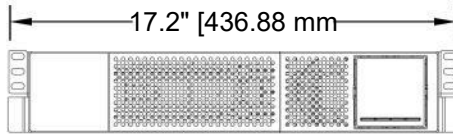

Rear

19" [482.6 mm]

17.2" [436.88 mm]

Front

3.5 [88mm]

ENCONNEX[®]

PROJECT

Online Lead-Acid UPS - 2000 VA