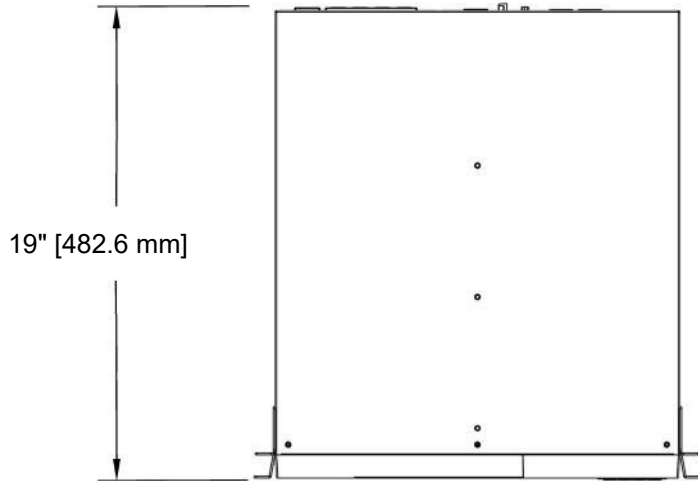

Rear

19" [482.6 mm]

17.2" [436.88 mm]

Front

3.5 [88mm]

ENCONNEX[®]

PROJECT

Online Lead-Acid UPS - 2000 VA

TITLE

DX2000M Technical Drawing

APPROVED RF

CHECKED IR

DRAWN JB

11/8/2021

SIZE

A

CODE

DWG NO

DX2000M

REV

0

SCALE 1:7

WEIGHT

SHEET 1/1