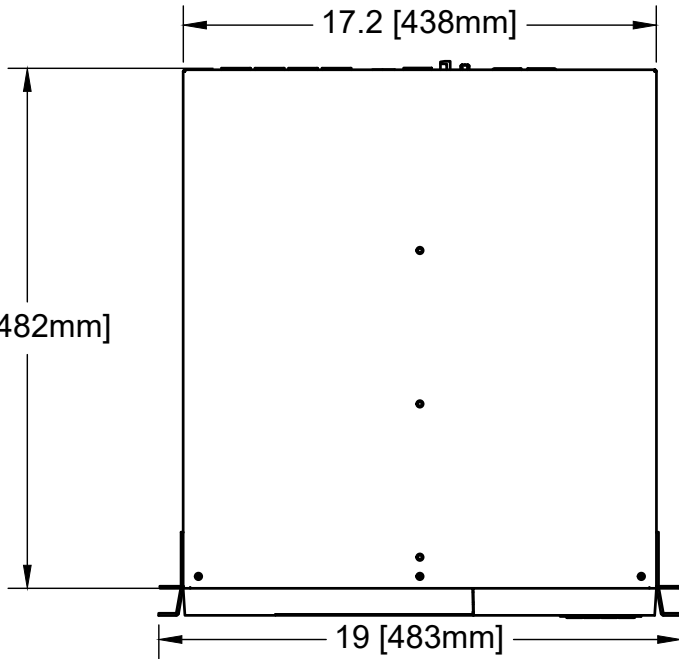

Rear

17.2 [438mm]

19 [482mm]

19 [483mm]

Front

3.5 [88mm]

**ENCONNEX**<sup>®</sup>

PROJECT

Online Lead-Acid UPS - 2000 VA

TITLE

DX2000L Technical Drawing

APPROVED RF

CHECKED IR

DRAWN

11/8/2021

SIZE

A

CODE

DWG NO

DX2000L

REV

0

SCALE 1:7

WEIGHT