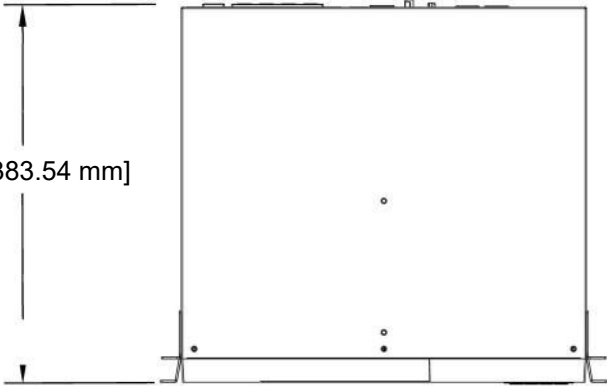

Rear

15.1" [383.54 mm]

17.2" [436.88 mm]

Front

3.5 [88mm]

ENCONNEX[®]

PROJECT

Online Lead-Acid UPS - 1500 VA

CODE

DWG NO

DX1500M

REV

0

SCALE 1:7

WEIGHT

SHEET 1/1