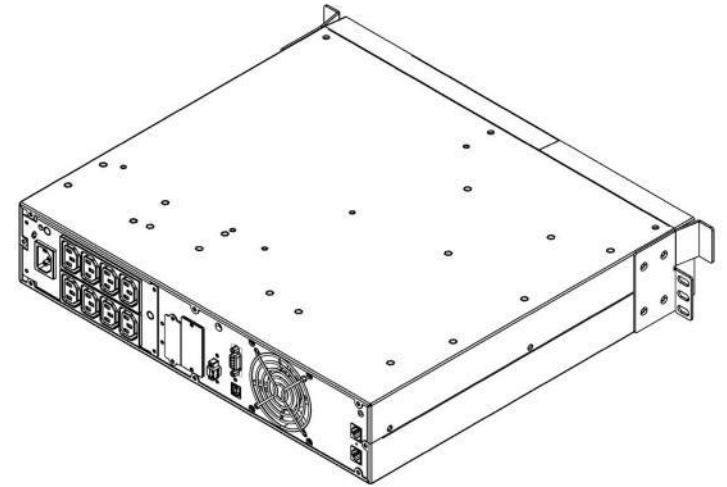

Rear

15.1" [383.54 mm]

17.2" [436.88 mm]

Front

3.5 [88mm]

ENCONNEX[®]

PROJECT

Online Lead-Acid UPS - 1500 VA

TITLE

DX1500M Technical Drawing

APPROVED RF

CHECKED IR

DRAWN JB

11/8/2021

SIZE

A