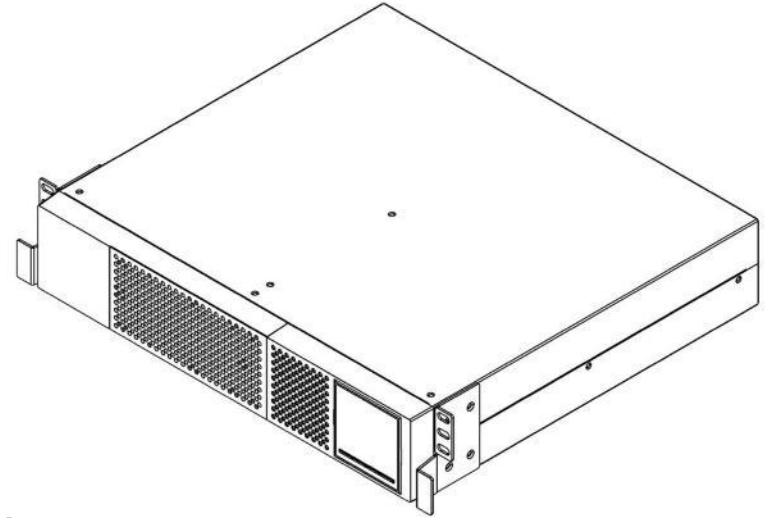

Rear

15.1" [383.54 mm]

17.2" [436.88 mm]

Front

3.5 [88mm]

ENCONNEX[®]

PROJECT

Online Lead-Acid UPS - 1500 VA