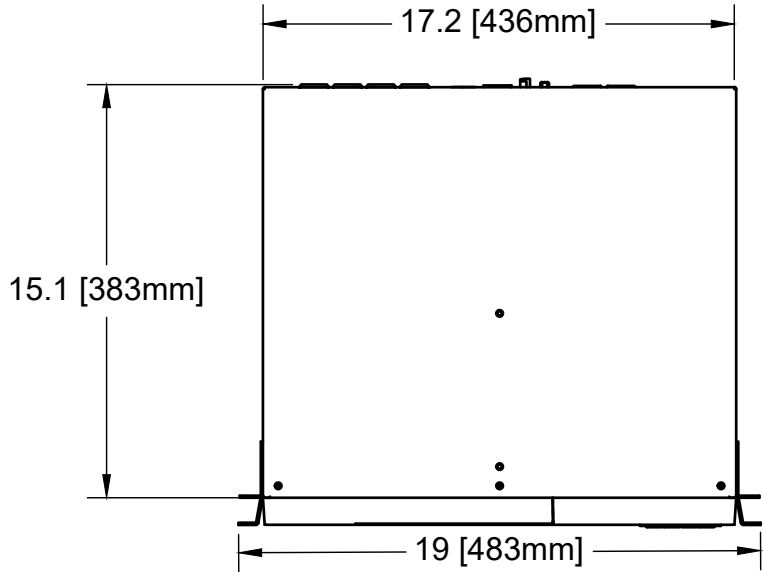

Rear

Front

		PROJECT Online Lead-Acid UPS - 1500 VA			
		TITLE DX1500L Technical Drawing			
APPROVED	RF	SIZE	CODE	DWG NO	REV
CHECKED	IR	A		DX1500L	0
DRAWN	JB	11/8/2021	SCALE 1:7	WEIGHT	SHEET 1/1