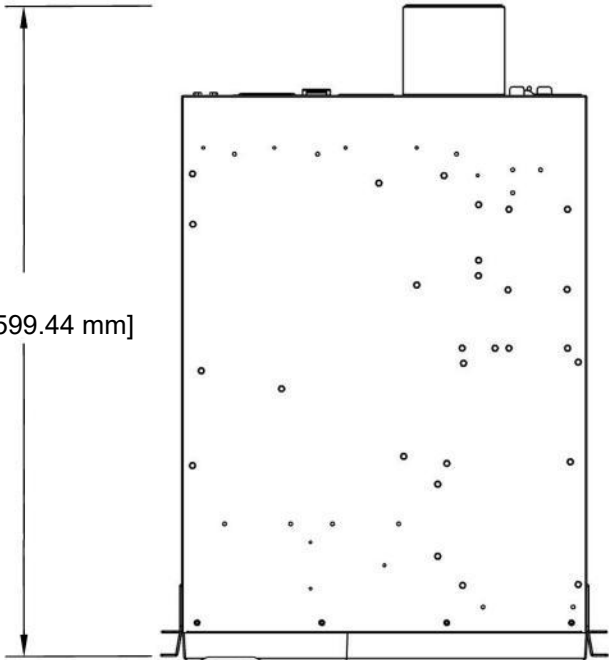

Rear

23.6" [599.44 mm]

17.2" [436.88 mm]

Front

3.5 [88mm]

ENCONNEX[®]

PROJECT

Online Lead-Acid UPS - 10 kVA

TITLE

DX10KN Technical Drawing

APPROVED RF

CHECKED IR

DRAWN JB

11/8/2021

SIZE

A

CODE

DWG NO

DX10KN

REV

0

SCALE 1:7

WEIGHT

SHEET 1/1