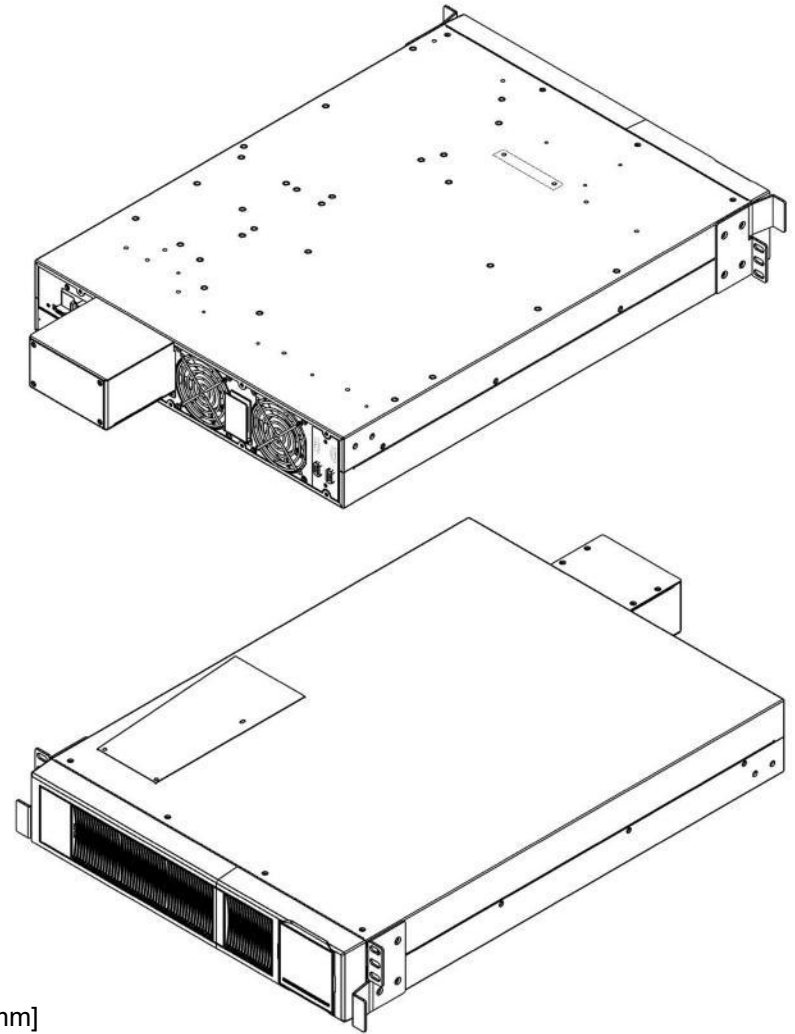

Rear

23.6" [599.44 mm]

17.2" [436.88 mm]

Front

3.5 [88mm]

ENCONNEX[®]

PROJECT

Online Lead-Acid UPS - 10 kVA

TITLE

DX10KN Technical Drawing

APPROVED RF

CHECKED IR

DRAWN JB

11/8/2021

SIZE

A

CODE

DWG NO

DX10KN

REV

0

SCALE 1:7

WEIGHT

SHEET 1/1