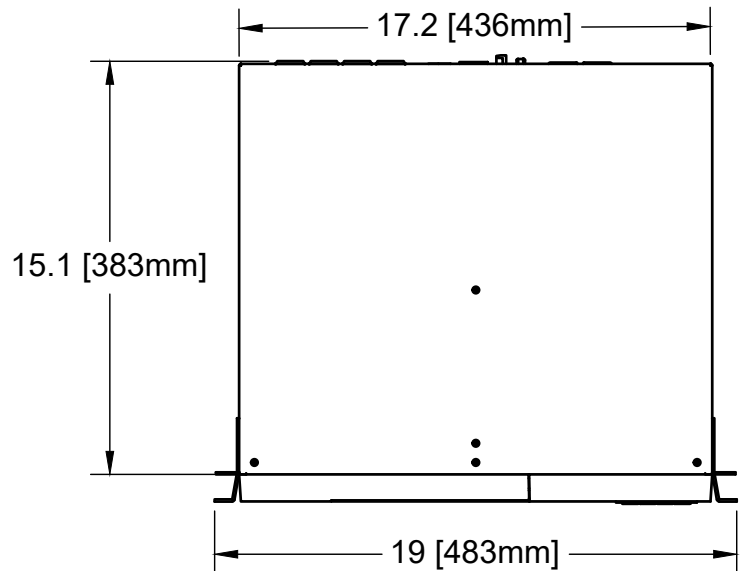

Rear

Front

		PROJECT Online Lead-Acid UPS - 1000 VA			
		TITLE DX1000L Technical Drawing			
APPROVED	RF	SIZE	CODE	DWG NO	REV
CHECKED	IR	A		DX1000L	0
DRAWN	JB	11/8/2021	SCALE 1:7	WEIGHT	SHEET 1/1