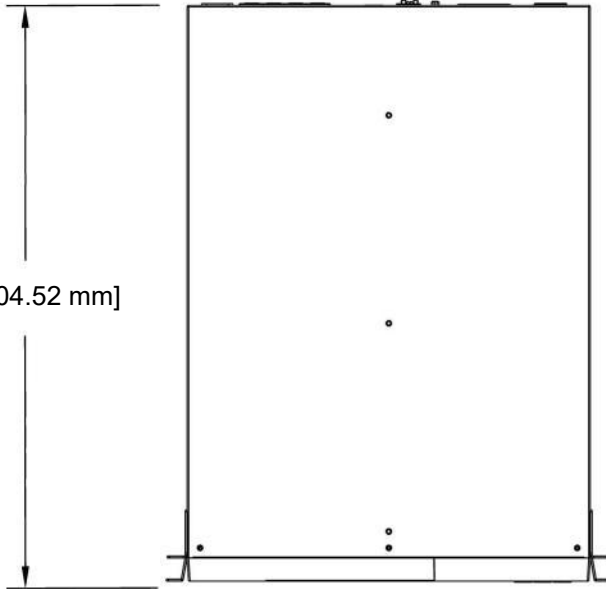

Rear

23.8" [604.52 mm]

17.2" [436.88 mm]

Front

3.5 [88mm]

**ENCONNEX**<sup>®</sup>

PROJECT

Online Li-ion UPS - 3000 VA

TITLE

DG3000M Technical Drawing

APPROVED RF

CHECKED IR

DRAWN JB

11/8/2021

SIZE

A

CODE

DWG NO

DG3000M

REV

0

SCALE 1:7

WEIGHT

SHEET 1/1