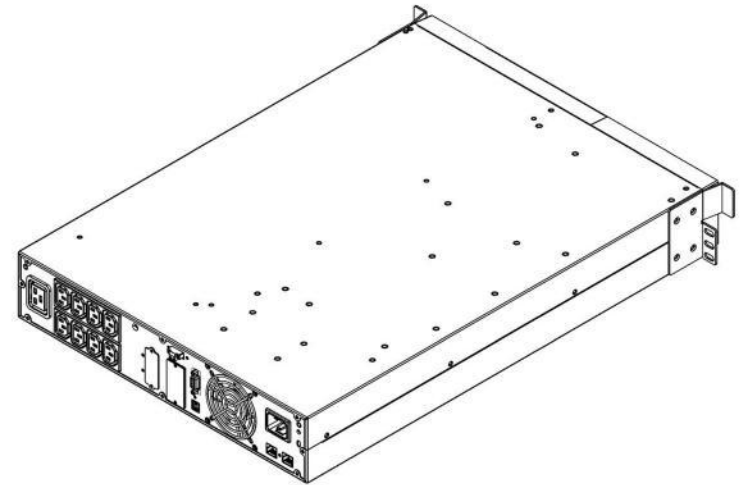

Rear

23.8" [604.52 mm]

17.2" [436.88 mm]

Front

3.5 [88mm]

**ENCONNEX**<sup>®</sup>

PROJECT

Online Li-ion UPS - 3000 VA

TITLE

DG3000M Technical Drawing

APPROVED RF

CHECKED IR

DRAWN JB

11/8/2021

SIZE

A

CODE

DWG NO

DG3000M

REV

0

SCALE 1:7

WEIGHT

SHEET 1/1