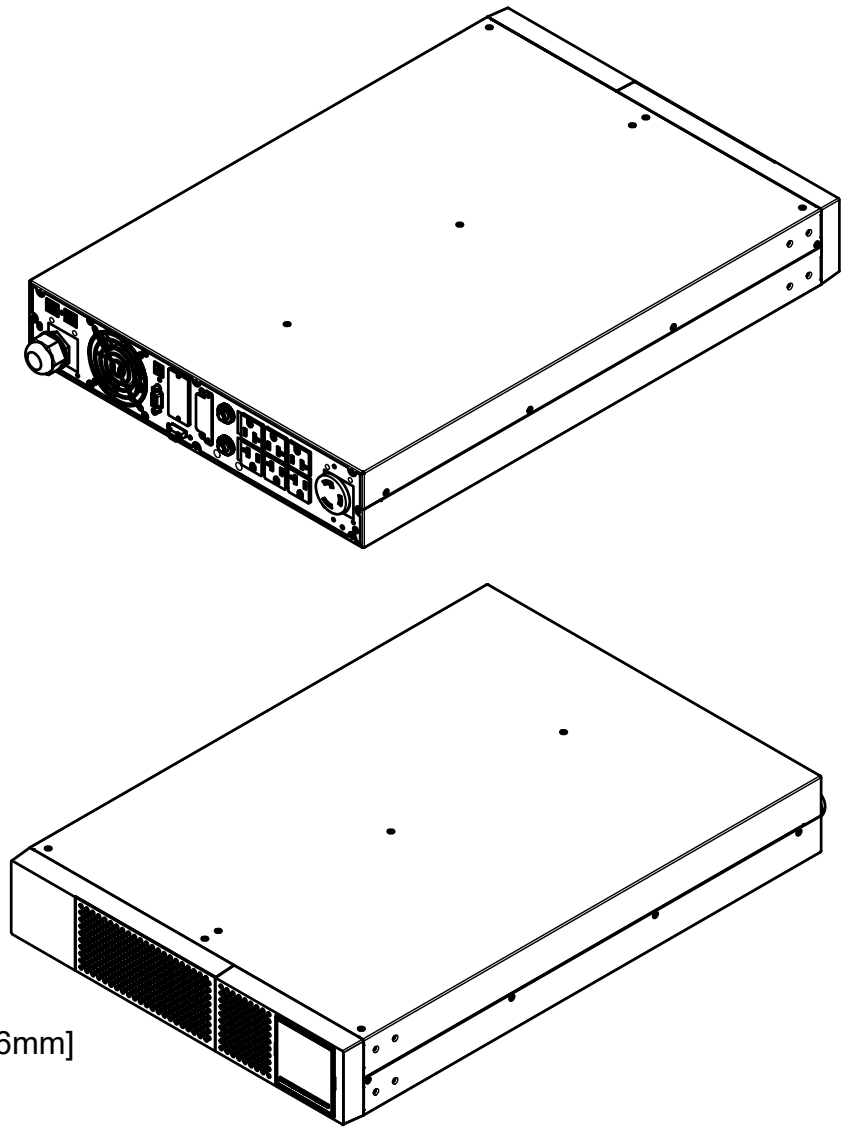

Rear

23.8 [604mm]

17.2 [438mm]

Front

3.4 [86mm]

ENCONNEX

PROJECT
Online Li-ion UPS - 3000 VA

TITLE
DG3000L Technical Drawing

DG3000L

REV

0

SCALE 1:7

WEIGHT

SHEET 1/1