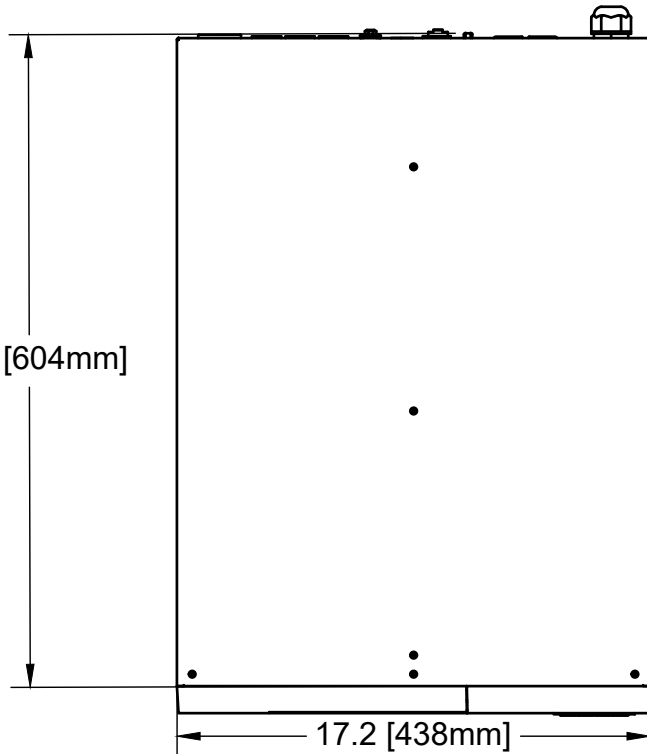

Rear

23.8 [604mm]

17.2 [438mm]

Front

3.4 [86mm]

ENCONNEX

PROJECT
Online Li-ion UPS - 3000 VA

TITLE
DG3000L Technical Drawing

DG3000L

REV

0

SCALE 1:7

WEIGHT

SHEET 1/1