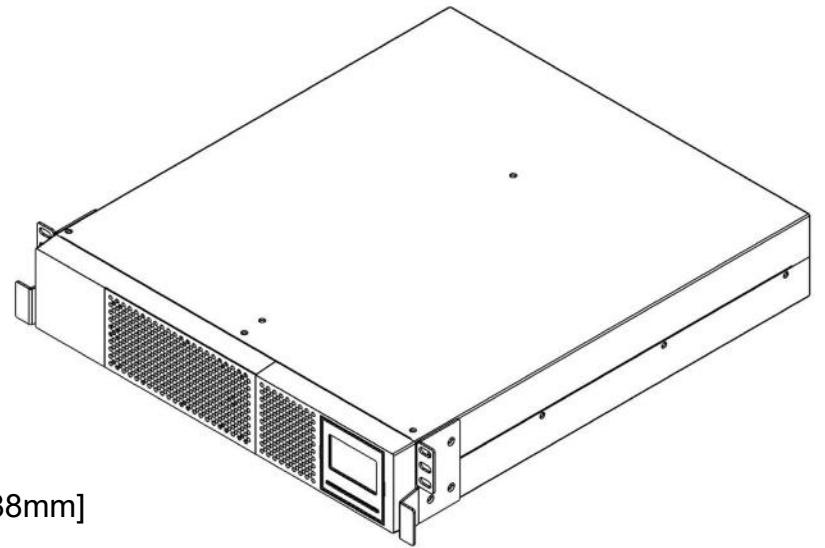

Rear

19" [482.6 mm]

17.2" [436.88 mm]

Front

3.5 [88mm]

ENCONNEX[®]

PROJECT

Online Li-ion UPS - 2000 VA

TITLE

DG2000M Technical Drawing

APPROVED RF

CHECKED IR

DRAWN JB

11/8/2021

SIZE

A