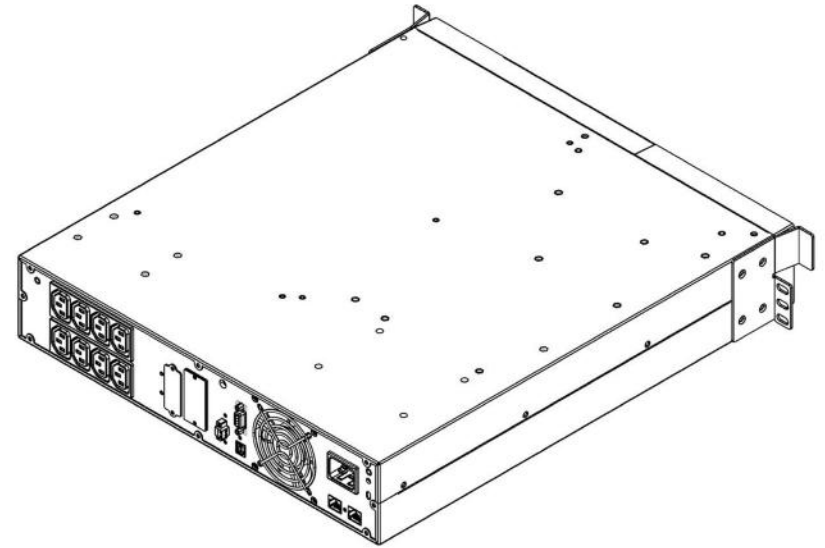

Rear

19" [482.6 mm]

17.2" [436.88 mm]

Front

3.5 [88mm]

ENCONNEX[®]

PROJECT

Online Li-ion UPS - 2000 VA

TITLE

DG2000M Technical Drawing

APPROVED RF

CHECKED IR

DRAWN JB

11/8/2021

SIZE

A

CODE

DWG NO

DG2000M

REV

0

SCALE 1:7

WEIGHT

SHEET 1/1