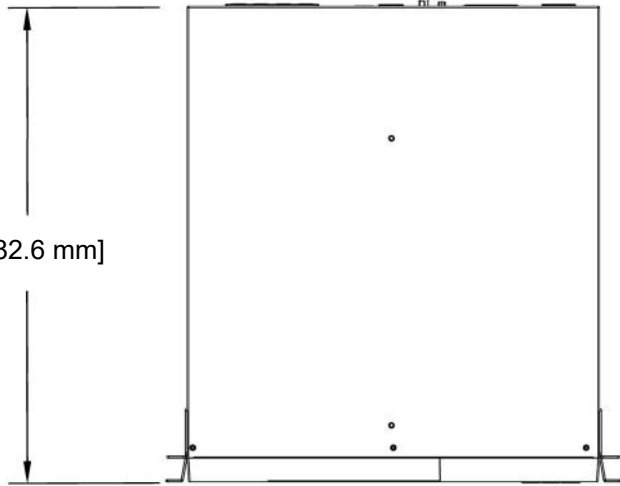

Rear

19" [482.6 mm]

17.2" [436.88 mm]

Front

3.5 [88mm]

ENCONNEX[®]

PROJECT

Online Li-ion UPS - 2000 VA

TITLE

DG2000M Technical Drawing

APPROVED RF

CHECKED IR

DRAWN JB

11/8/2021

SIZE

A

CODE

DWG NO

DG2000M

REV

0

SCALE 1:7

WEIGHT

SHEET 1/1