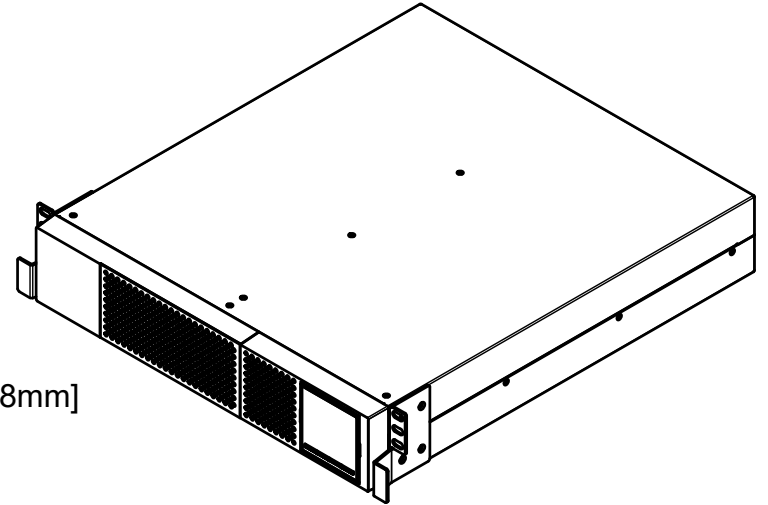

Rear

17.2 [438mm]

19 [482mm]

19 [483mm]

Front

3.5 [88mm]

**ENCONNEX**<sup>®</sup>

PROJECT

Online Li-ion UPS - 2000 VA

TITLE

DG2000L Technical Drawing

APPROVED RF

CHECKED IR

DRAWN

11/8/2021

SIZE

A

CODE

DWG NO

DG2000L

REV

0

SCALE 1:7

WEIGHT