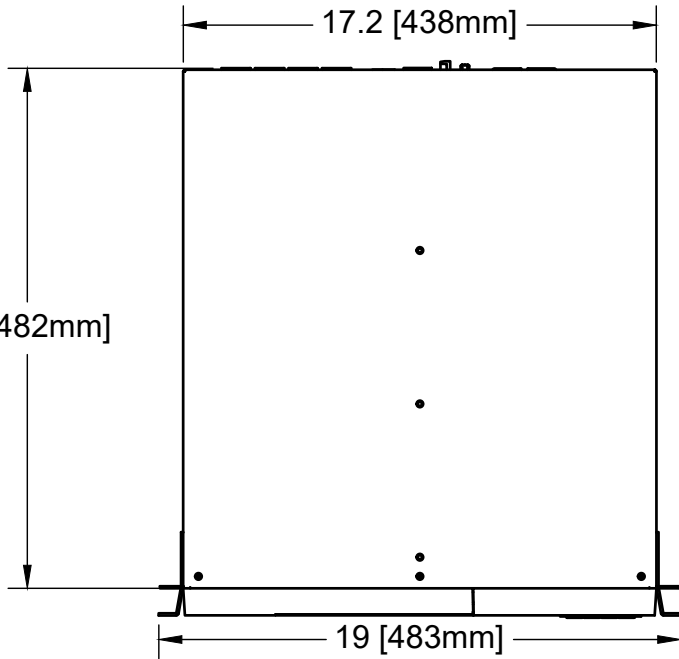

Rear

17.2 [438mm]

19 [482mm]

19 [483mm]

Front

3.5 [88mm]

**ENCONNEX**<sup>®</sup>

PROJECT

Online Li-ion UPS - 2000 VA

TITLE

DG2000L Technical Drawing

APPROVED RF

CHECKED IR

DRAWN

11/8/2021

SIZE

A

CODE

DWG NO

DG2000L

REV

0

SCALE 1:7

WEIGHT