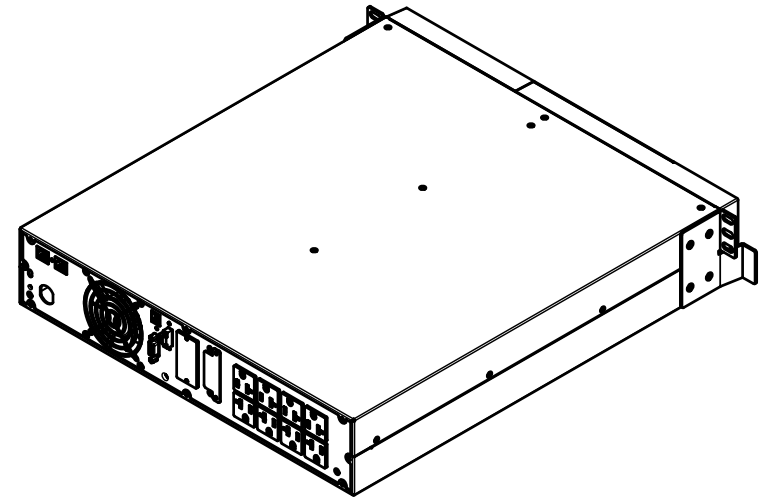

Rear

17.2 [438mm]

19 [482mm]

19 [483mm]

Front

3.5 [88mm]

**ENCONNEX**<sup>®</sup>

PROJECT

Online Li-ion UPS - 2000 VA

TITLE

DG2000L Technical Drawing

APPROVED RF

CHECKED IR

DRAWN

11/8/2021

SIZE

A

CODE

DWG NO

DG2000L

REV

0

SCALE 1:7

WEIGHT