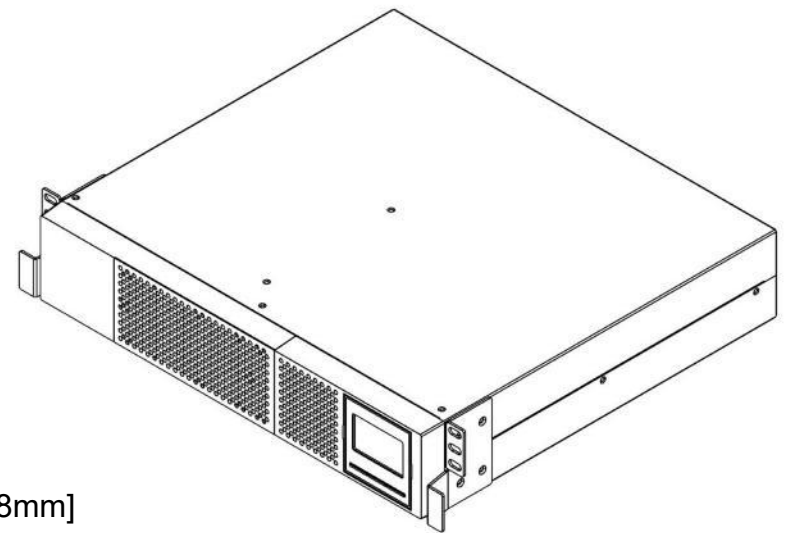

Rear

15.1" [383.54 mm]

17.2" [436.88 mm]

Front

3.5 [88mm]

ENCONNEX[®]

PROJECT

Online Li-ion UPS - 1500 VA

TITLE

DG1500M Technical Drawing

APPROVED RF

CHECKED IR

DRAWN JB

11/8/2021

SIZE

A