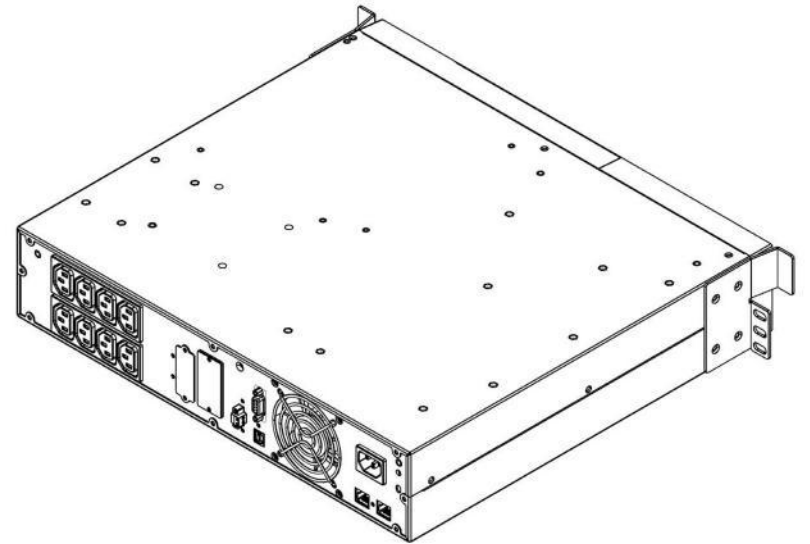

Rear

15.1" [383.54 mm]

17.2" [436.88 mm]

Front

3.5 [88mm]

ENCONNEX[®]

PROJECT

Online Li-ion UPS - 1500 VA

TITLE

DG1500M Technical Drawing

APPROVED RF

CHECKED IR

DRAWN JB

11/8/2021

SIZE

A

CODE

DWG NO

DG1500M

REV

0

SCALE 1:7

WEIGHT

SHEET 1/1