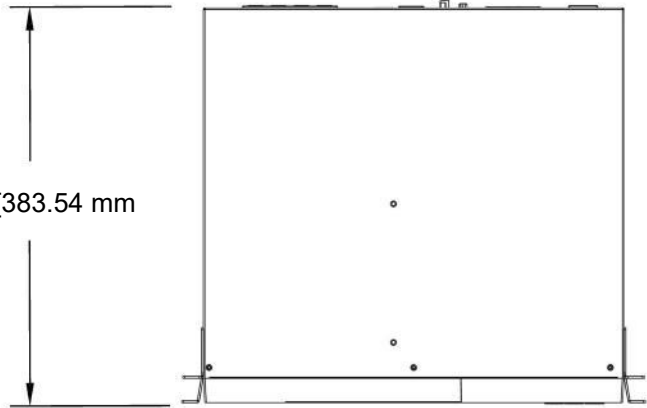

Rear

15.1" [383.54 mm]

17.2" [436.88 mm]

Front

3.5 [88mm]

ENCONNEX[®]

PROJECT

Online Li-ion UPS - 1500 VA

TITLE

DG1500M Technical Drawing

APPROVED RF

CHECKED IR

DRAWN JB

11/8/2021

SIZE

A

CODE

DWG NO

DG1500M

REV

0

SCALE 1:7

WEIGHT

SHEET 1/1