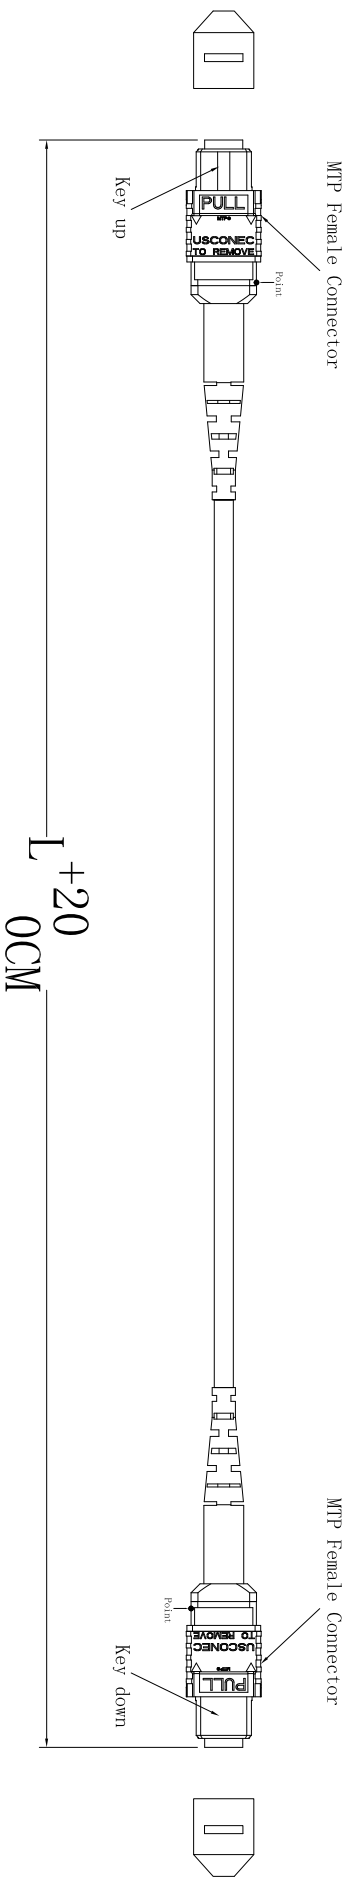

24 CORE FIBER OPTIC CABLE MTP-MTP 50/125 OM3 OFNP

Fiber color:

Port 1	Blue	Port 2	Orange	Port 3	Green	Port 4	Brown	Port 5	Gray	Port 6	White	Port 7	Red	Port 8	Black	Port 9	Yellow	Port 10	Purple	Port 11	Pink	Port 12	Aqua
Port 13	Blue	Port 14	Orange	Port 15	Green	Port 16	Brown	Port 17	Gray	Port 18	White	Port 19	Red	Port 20	Black	Port 21	Yellow	Port 22	Purple	Port 23	Pink	Port 24	Aqua

Specifications:

Fiber Mode	MM
Type	MTP-MTP
Cable Diameter (mm)	Φ 3.0
Cable Color	Aqua
Core Diameter (um)	50/125
Insertion Loss (dB)	≤ 0.75
Return Loss (dB)	≥ 35
Operating Temperature (°C)	-20~+75
Storage Temperature (°C)	-20~+85

UNIT	mm	PAGE	1 / 1	MODEL	MTP-MTP
SCALE	—	DRAW		DRAW NO.	FBK-MTP-MTP-001
MAT.		CHECK		NAME	24CORE MTP-MTP
DATE	20-Dec-16	APPR.		MAT_NO.	FBK-MTP-MTP-001

VIEW ENCONNEX