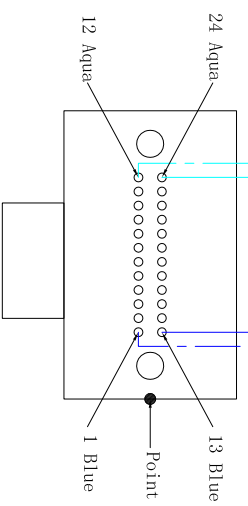

24 CORE FIBER OPTIC CABLE MTP-MTP 50/125 OM3 OFNP

Fiber color:

Port 1	Blue	Port 2	Orange	Port 3	Green	Port 4	Brown	Port 5	Gray	Port 6	White	Port 7	Red	Port 8	Black	Port 9	Yellow	Port 10	Purple	Port 11	Pink	Port 12	Aqua
Port 13	Blue	Port 14	Orange	Port 15	Green	Port 16	Brown	Port 17	Gray	Port 18	White	Port 19	Red	Port 20	Black	Port 21	Yellow	Port 22	Purple	Port 23	Pink	Port 24	Aqua

Specifications:

Fiber Mode	MM
Type	MTP-MTP
Cable Diameter (mm)	Φ 3.0
Cable Color	Aqua
Core Diameter (um)	50/125
Insertion Loss (dB)	≤ 0.75
Return Loss (dB)	≥ 35
Operating Temperature (°C)	-20~+75
Storage Temperature (°C)	-20~+85

UNIT	mm	PAGE	1 / 1	MODEL	MTP-MTP
SCALE	—	DRAW		DRAW NO.	FBK-MTP-MTP-001
MAT.		CHECK		NAME	24CORE MTP-MTP
DATE	20-Dec-16	APPR.		MAT_NO.	FBK-MTP-MTP-001

VIEW ENCONNEX