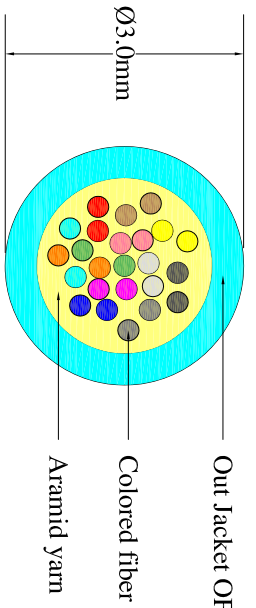

24 CORE FIBER OPTIC CABLE MTP-MTP 50/125 OM3 OFNP

Fiber color:

Port 1	Blue	Port 2	Orange	Port 3	Green	Port 4	Brown	Port 5	Gray	Port 6	White	Port 7	Red	Port 8	Black	Port 9	Yellow	Port 10	Purple	Port 11	Pink	Port 12	Aqua
Port 13	Blue	Port 14	Orange	Port 15	Green	Port 16	Brown	Port 17	Gray	Port 18	White	Port 19	Red	Port 20	Black	Port 21	Yellow	Port 22	Purple	Port 23	Pink	Port 24	Aqua

Specifications:

Fiber Mode	MM
Type	MTP-MTP
Cable Diameter (mm)	Φ 3.0
Cable Color	Aqua
Core Diameter (um)	50/125
Insertion Loss (dB)	≤ 0.75
Return Loss (dB)	≥ 35
Operating Temperature (°C)	-20~+75
Storage Temperature (°C)	-20~+85

UNIT	mm	PAGE	1 / 1	MODEL	MTP-MTP
SCALE	—	DRAW		DRAW NO.	FBK-MTP-MTP-001
MAT.		CHECK		NAME	24CORE MTP-MTP
DATE	20-Dec-16	APPR.		MAT_NO.	FBK-MTP-MTP-001

VIEW ENCONNEX