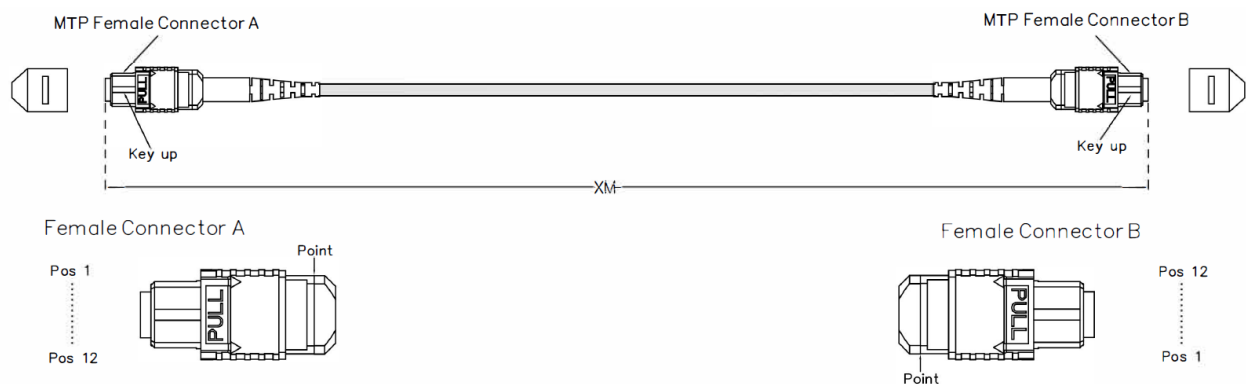

## PRODUCT FEATURES

- 100% fully tested
- Low insertion and return loss
- Unique serial number label on each end
- Color options available

Figure 1 -MTP-MTP 8F Singlemode Fiber Optic Cable

## SPECIFICATIONS

SKU	Description
ECX-MTMT3-508P-0.5M	Enconnex, Fiber Cable, MTP-MTP(APC), Polarity B Singlemode(Yellow)8F(3mm) Plenum0.5M
ECX-MTMT3-508P-1M	Enconnex, Fiber Cable, MTP-MTP(APC), Polarity B Singlemode(Yellow)8F(3mm) Plenum1M
ECX-MTMT3-508P-1.5M	Enconnex, Fiber Cable, MTP-MTP(APC), Polarity B Singlemode(Yellow)8F(3mm) Plenum1.5M
ECX-MTMT3-508P-2M	Enconnex, Fiber Cable, MTP-MTP(APC), Polarity B Singlemode(Yellow)8F(3mm) Plenum2M
ECX-MTMT3-508P-3M	Enconnex, Fiber Cable, MTP-MTP(APC), Polarity B Singlemode(Yellow)8F(3mm) Plenum3M
ECX-MTMT3-508P-4M	Enconnex, Fiber Cable, MTP-MTP(APC), Polarity B Singlemode(Yellow)8F(3mm) Plenum4M
ECX-MTMT3-508P-5M	Enconnex, Fiber Cable, MTP-MTP(APC), Polarity B Singlemode(Yellow)8F(3mm) Plenum5M
ECX-MTMT3-508P-7M	Enconnex, Fiber Cable, MTP-MTP(APC), Polarity B Singlemode(Yellow)8F(3mm) Plenum7M
ECX-MTMT3-508P-10M	Enconnex, Fiber Cable, MTP-MTP(APC), Polarity B Singlemode(Yellow)8F(3mm) Plenum10M
ECX-MTMT3-508P-12M	Enconnex, Fiber Cable, MTP-MTP(APC), Polarity B Singlemode(Yellow)8F(3mm) Plenum12M
ECX-MTMT3-508P-15M	Enconnex, Fiber Cable, MTP-MTP(APC), Polarity B Singlemode(Yellow)8F(3mm) Plenum15M
ECX-MTMT3-508P-20M	Enconnex, Fiber Cable, MTP-MTP(APC), Polarity B Singlemode(Yellow)8F(3mm) Plenum 20M