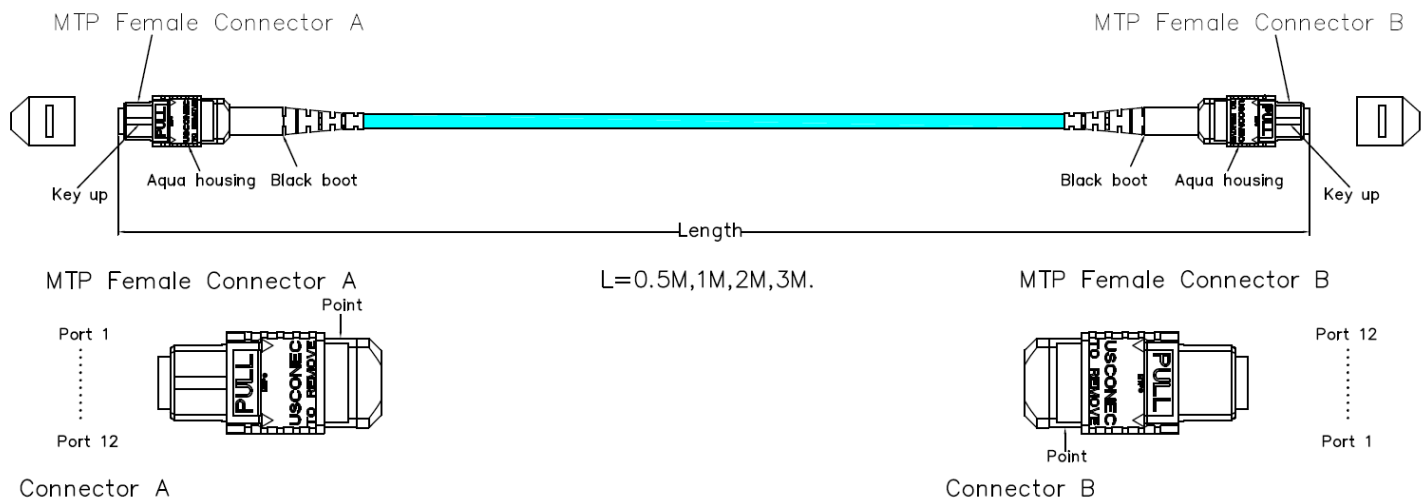

# MTP-MTP 12F Multimode OM4 Fiber Optic Cable

SKU#: ECX-MTMT1-412P-XXM

The Enconnex MTP-MTP 12F Multimode patch cords are manufactured and tested to the highest quality standards. This patchcord is an OM4 “Aqua” laser-optimized, multimode cable with a 50 μm core and 125 μm cladding diameter. All Enconnex patch cords include a test report and are assigned a unique serial number for traceability.

## PRODUCT FEATURES

- 100% fully tested
- Low insertion and return loss
- Unique serial number label on each end
- Color options available

Figure 1 -MTP-MTP 12F Multimode OM4 Fiber Optic Cable

## SPECIFICATIONS

SKU	Description
ECX-MTMT1-412P-0.5M	Enconnex, Fiber Cable, MTP-MTP Polarity B multimode OM4 (Aqua) 12F (3mm) Plenum0.5M
ECX-MTMT1-412P-1M	Enconnex, Fiber Cable, MTP-MTP Polarity B multimode OM4 (Aqua) 12F (3mm) Plenum1M
ECX-MTMT1-412P-1.5M	Enconnex, Fiber Cable, MTP-MTP Polarity B multimode OM4 (Aqua) 12F (3mm) Plenum1.5M
ECX-MTMT1-412P-2M	Enconnex, Fiber Cable, MTP-MTP Polarity B multimode OM4 (Aqua) 12F (3mm) Plenum2M
ECX-MTMT1-412P-3M	Enconnex, Fiber Cable, MTP-MTP Polarity B multimode OM4 (Aqua) 12F (3mm) Plenum3M
ECX-MTMT1-412P-4M	Enconnex, Fiber Cable, MTP-MTP Polarity B multimode OM4 (Aqua) 12F (3mm) Plenum4M
ECX-MTMT1-412P-5M	Enconnex, Fiber Cable, MTP-MTP Polarity B multimode OM4 (Aqua) 12F (3mm) Plenum5M
ECX-MTMT1-412P-7M	Enconnex, Fiber Cable, MTP-MTP Polarity B multimode OM4 (Aqua) 12F (3mm) Plenum7M
ECX-MTMT1-412P-10M	Enconnex, Fiber Cable, MTP-MTP Polarity B multimode OM4 (Aqua) 12F (3mm) Plenum10M
ECX-MTMT1-412P-12M	Enconnex, Fiber Cable, MTP-MTP Polarity B multimode OM4 (Aqua) 12F (3mm) Plenum12M
ECX-MTMT1-412P-15M	Enconnex, Fiber Cable, MTP-MTP Polarity B multimode OM4 (Aqua) 12F (3mm) Plenum15M
ECX-MTMT1-412P-20M	Enconnex, Fiber Cable, MTP-MTP Polarity B multimode OM4 (Aqua) 12F (3mm) Plenum 20M