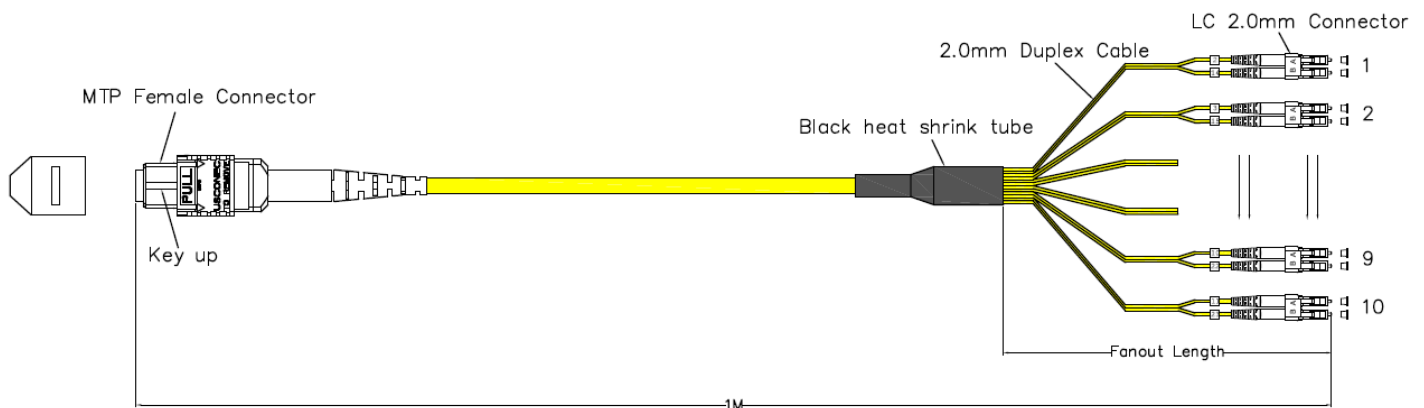

MTP-LC 20F Singlemode Fiber Optic Cable

SKU#: ECX-MTLC4-520P-XXM

The Enconnex MTP-LC 20F Singlemode patch cords are manufactured and tested to the highest quality standards. This patchcord is a “Yellow” laser-optimized, multimode cable with a 9 μm core and 125 μm cladding diameter. All Enconnex patch cords include a test report and are assigned a unique serial number for traceability.

PRODUCT FEATURES

- 100% fully tested
- Low insertion and return loss
- Unique serial number label on each end
- Color options available

Figure 1 -MTP-LC 20F Singlemode Fiber Optic Cable

SPECIFICATIONS

SKU	Description
ECX-MTLC1-320P-0.5M	Enconnex, Fiber Cable, MTP-LC (x10duplex) w/2ft B/O Polarity B multimode OM3 (Aqua) 20F Plenum 0.5m
ECX-MTLC1-320P-1M	Enconnex, Fiber Cable, MTP-LC (x10duplex) w/2ft B/O Polarity B multimode OM3 (Aqua) 20F Plenum 1M
ECX-MTLC1-320P-1.5M	Enconnex, Fiber Cable, MTP-LC (x10duplex) w/2ft B/O Polarity B multimode OM3 (Aqua) 20F Plenum 1.5
ECX-MTLC1-320P-2M	Enconnex, Fiber Cable, MTP-LC (x10duplex) w/2ft B/O Polarity B multimode OM3 (Aqua) 20F Plenum 2M
ECX-MTLC1-320P-3M	Enconnex, Fiber Cable, MTP-LC (x10duplex) w/2ft B/O Polarity B multimode OM3 (Aqua) 20F Plenum 3M
ECX-MTLC1-320P-4M	Enconnex, Fiber Cable, MTP-LC (x10duplex) w/2ft B/O Polarity B multimode OM3 (Aqua) 20F Plenum 4M
ECX-MTLC1-320P-5M	Enconnex, Fiber Cable, MTP-LC (x10duplex) w/2ft B/O Polarity B multimode OM3 (Aqua) 20F Plenum 5M
ECX-MTLC1-320P-7M	Enconnex, Fiber Cable, MTP-LC (x10duplex) w/2ft B/O Polarity B multimode OM3 (Aqua) 20F Plenum 7M
ECX-MTLC1-320P-10M	Enconnex, Fiber Cable, MTP-LC (x10duplex) w/2ft B/O Polarity B multimode OM3 (Aqua) 20F Plenum 10M
ECX-MTLC1-320P-12M	Enconnex, Fiber Cable, MTP-LC (x10duplex) w/2ft B/O Polarity B multimode OM3 (Aqua) 20F Plenum 12M
ECX-MTLC1-320P-15M	Enconnex, Fiber Cable, MTP-LC (x10duplex) w/2ft B/O Polarity B multimode OM3 (Aqua) 20F Plenum 15M