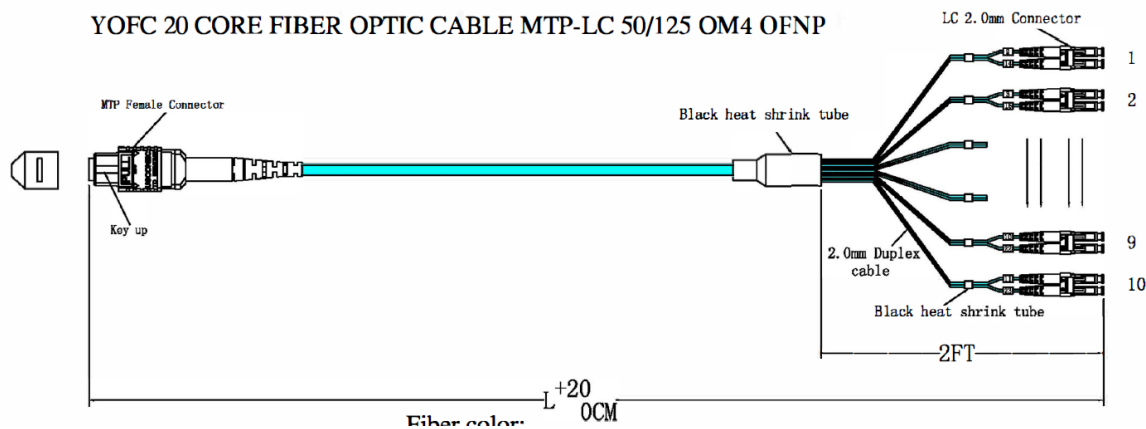

MTP-LC 20F Multimode OM4 Fiber Optic Cable

SKU#: ECX-MTLC1-420P-XXM

The Enconnex MTP-LC 20F Multimode patch cords are manufactured and tested to the highest quality standards. This patchcord is an OM4 “Aqua” laser-optimized, multimode cable with a 50 μm core and 125 μm cladding diameter. All Enconnex patch cords include a test report and are assigned a unique serial number for traceability.

PRODUCT FEATURES

- 100% fully tested
- Low insertion and return loss
- Unique serial number label on each end
- Color options available

Figure 1 -MTP-LC 20F Multimode OM4 Fiber Optic Cable

SPECIFICATIONS

SKU	Description
ECX-MTLC1-420P-.5M	Enconnex, Fiber Cable, MTP-LC (x10duplex) w/2ft B/O Polarity B multimode OM4 (Aqua) 20F Plenum0.5M
ECX-MTLC1-420P-1M	Enconnex, Fiber Cable, MTP-LC (x10duplex) w/2ft B/O Polarity B multimode OM4 (Aqua) 20F Plenum1M
ECX-MTLC1-420P-1.5M	Enconnex, Fiber Cable, MTP-LC (x10duplex) w/2ft B/O Polarity B multimode OM4 (Aqua) 20F Plenum1.5M
ECX-MTLC1-420P-2M	Enconnex, Fiber Cable, MTP-LC (x10duplex) w/2ft B/O Polarity B multimode OM4 (Aqua) 20F Plenum2M
ECX-MTLC1-420P-3M	Enconnex, Fiber Cable, MTP-LC (x10duplex) w/2ft B/O Polarity B multimode OM4 (Aqua) 20F Plenum3M
ECX-MTLC1-420P-4M	Enconnex, Fiber Cable, MTP-LC (x10duplex) w/2ft B/O Polarity B multimode OM4 (Aqua) 20F Plenum4M
ECX-MTLC1-420P-5M	Enconnex, Fiber Cable, MTP-LC (x10duplex) w/2ft B/O Polarity B multimode OM4 (Aqua) 20F Plenum5M
ECX-MTLC1-420P-7M	Enconnex, Fiber Cable, MTP-LC (x10duplex) w/2ft B/O Polarity B multimode OM4 (Aqua) 20F Plenum7M
ECX-MTLC1-420P-10M	Enconnex, Fiber Cable, MTP-LC (x10duplex) w/2ft B/O Polarity B multimode OM4 (Aqua) 20F Plenum10M
ECX-MTLC1-420P-12M	Enconnex, Fiber Cable, MTP-LC (x10duplex) w/2ft B/O Polarity B multimode OM4 (Aqua) 20F Plenum12M
ECX-MTLC1-420P-15M	Enconnex, Fiber Cable, MTP-LC (x10duplex) w/2ft B/O Polarity B multimode OM4 (Aqua) 20F Plenum15M