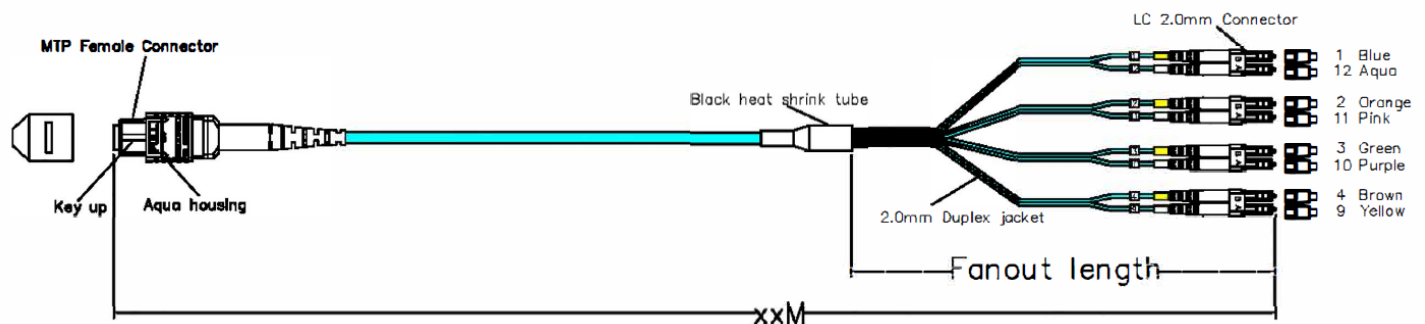

PRODUCT FEATURES

- 100% fully tested
- Low insertion and return loss
- Unique serial number label on each end
- Color options available

PHYSICAL SPECIFICATIONS

PHYSICAL	SPECS
Fiber Mode	Multimode
Fiber Counts	8 Fibers (Duplex)
Connector Type	MTP-LC
Insertion Loss (MTP)	≤ 0.75dB
Return Loss (MTP)	≥ 20dB
Insertion Loss (LC)	≤ 0.30dB
Return Loss (LC)	≥ 35dB
Operating Temperature	-20°C - 70°C

Figure 1 -MTP-LC 8F Multimode OM4 Fiber Optic Cable

SPECIFICATIONS

SKU	Description
ECX-MTLC1-408P-0.5M	Enconnex, Fiber Cable, MTP-LC (x4 duplex) w/1ft B/O Polarity B multimode OM4 (Aqua) 8F Plenum 0.5M
ECX-MTLC1-408P-1M	Enconnex, Fiber Cable, MTP-LC (x4 duplex) w/2ft B/O Polarity B multimode OM4 (Aqua) 8F Plenum 1M
ECX-MTLC1-408P-1.5M	Enconnex, Fiber Cable, MTP-LC (x4 duplex) w/2ft B/O Polarity B multimode OM4 (Aqua) 8F Plenum 1.5M
ECX-MTLC1-408P-2M	Enconnex, Fiber Cable, MTP-LC (x4 duplex) w/2ft B/O Polarity B multimode OM4 (Aqua) 8F Plenum 2M
ECX-MTLC1-408P-3M	Enconnex, Fiber Cable, MTP-LC (x4 duplex) w/2ft B/O Polarity B multimode OM4 (Aqua) 8F Plenum 3M
ECX-MTLC1-408P-4M	Enconnex, Fiber Cable, MTP-LC (x4 duplex) w/2ft B/O Polarity B multimode OM4 (Aqua) 8F Plenum 4M
ECX-MTLC1-408P-5M	Enconnex, Fiber Cable, MTP-LC (x4 duplex) w/2ft B/O Polarity B multimode OM4 (Aqua) 8F Plenum 5M
ECX-MTLC1-408P-7M	Enconnex, Fiber Cable, MTP-LC (x4 duplex) w/2ft B/O Polarity B multimode OM4 (Aqua) 8F Plenum 7M
ECX-MTLC1-408P-10M	Enconnex, Fiber Cable, MTP-LC (x4 duplex) w/2ft B/O Polarity B multimode OM4 (Aqua) 8F Plenum 10M
ECX-MTLC1-408P-12M	Enconnex, Fiber Cable, MTP-LC (x4 duplex) w/2ft B/O Polarity B multimode OM4 (Aqua) 8F Plenum 12M
ECX-MTLC1-408P-15M	Enconnex, Fiber Cable, MTP-LC (x4 duplex) w/2ft B/O Polarity B multimode OM4 (Aqua) 8F Plenum 15M
ECX-MTLC1-408P-20M	Enconnex, Fiber Cable, MTP-LC (x4 duplex) w/2ft B/O Polarity B multimode OM4 (Aqua) 8F Plenum 20M