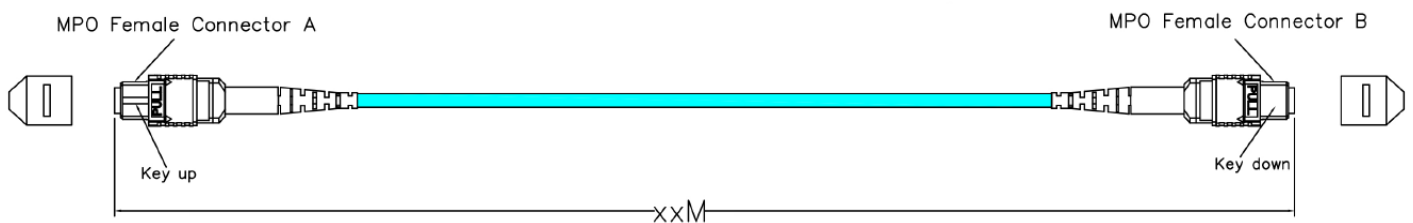

MPO-MPO 24F Multimode OM4 Fiber Optic Cable

SKU#: ECX-MPMP1-424P-XXM

The Enconnex MPO-MPO 24F Multimode patch cords are manufactured and tested to the highest quality standards. This patchcord is an OM4 “Aqua” laser-optimized, multimode cable with a 50 μm core and 125 μm cladding diameter. All Enconnex patch cords include a test report and are assigned a unique serial number for traceability.

PHYSICAL SPECIFICATIONS

PHYSICAL	SPECS
Fiber Mode	Multimode
Fiber Counts	24 Fibers
Connector Type	MPO-MPO
Insertion Loss	≤ 0.60dB
Return Loss	≥ 20dB
Operating Temperature	-20°C - 70°C

PRODUCT FEATURES

- 100% fully tested
- Low insertion and return loss
- Unique serial number label on each end
- Color options available