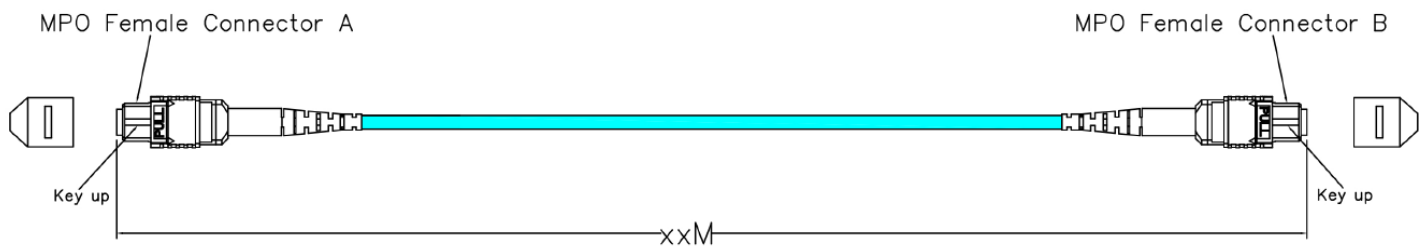

MPO-MPO 12F Multimode OM3 Fiber Optic Cable

SKU#: ECX-MPMP1-312P-XXM

The Enconnex MPO-MPO 12F Multimode patch cords are manufactured and tested to the highest quality standards. This patchcord is an OM3 "Aqua" laser-optimized, multimode cable with a 50 μm core and 125 μm cladding diameter. All Enconnex patch cords include a test report and are assigned a unique serial number for traceability.

PHYSICAL SPECIFICATIONS

PHYSICAL	SPECS
Fiber Mode	Multimode
Fiber Counts	12 Fibers
Connector Type	MPO-MPO
Insertion Loss	≤ 0.60dB
Return Loss	≥ 20dB
Operating Temperature	-20°C - 70°C

PRODUCT FEATURES

- 100% fully tested
- Low insertion and return loss
- Unique serial number label on each end
- Color options available