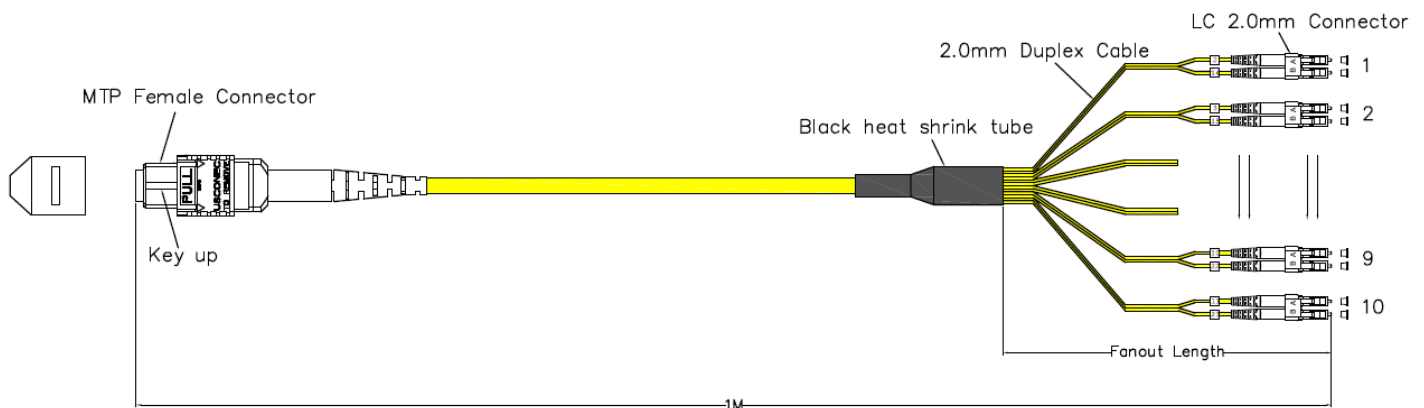

PRODUCT FEATURES

- 100% fully tested
- Low insertion and return loss
- Unique serial number label on each end
- Color options available

Figure 1 -MPO-LC 20F Singlemode Fiber Optic Cable

SPECIFICATIONS

SKU	Description
ECX-MPLC4-520P-0.5M-Y	Enconnex, Fiber Cable, MPO-LC (x10duplex) w/2ft B/O Polarity B Singlemode (Yellow) 20F Plenum0.5M
ECX-MPLC4-520P-1M-Y	Enconnex, Fiber Cable, MPO-LC (x10duplex) w/2ft B/O Polarity B Singlemode (Yellow) 20F Plenum1M
ECX-MPLC4-520P-1.5M-Y	Enconnex, Fiber Cable, MPO-LC (x10duplex) w/2ft B/O Polarity B Singlemode (Yellow) 20F Plenum1.5M
ECX-MPLC4-520P-2M-Y	Enconnex, Fiber Cable, MPO-LC (x10duplex) w/2ft B/O Polarity B Singlemode (Yellow) 20F Plenum2M
ECX-MPLC4-520P-3M-Y	Enconnex, Fiber Cable, MPO-LC (x10duplex) w/2ft B/O Polarity B Singlemode (Yellow) 20F Plenum3M
ECX-MPLC4-520P-4M-Y	Enconnex, Fiber Cable, MPO-LC (x10duplex) w/2ft B/O Polarity B Singlemode (Yellow) 20F Plenum4M
ECX-MPLC4-520P-5M-Y	Enconnex, Fiber Cable, MPO-LC (x10duplex) w/2ft B/O Polarity B Singlemode (Yellow) 20F Plenum5M
ECX-MPLC4-520P-7M-Y	Enconnex, Fiber Cable, MPO-LC (x10duplex) w/2ft B/O Polarity B Singlemode (Yellow) 20F Plenum7M
ECX-MPLC4-520P-10M-Y	Enconnex, Fiber Cable, MPO-LC (x10duplex) w/2ft B/O Polarity B Singlemode (Yellow) 20F Plenum10M
ECX-MPLC4-520P-12M-Y	Enconnex, Fiber Cable, MPO-LC (x10duplex) w/2ft B/O Polarity B Singlemode (Yellow) 20F Plenum12M
ECX-MPLC4-520P-15M-Y	Enconnex, Fiber Cable, MPO-LC (x10duplex) w/2ft B/O Polarity B Singlemode (Yellow) 20F Plenum15M