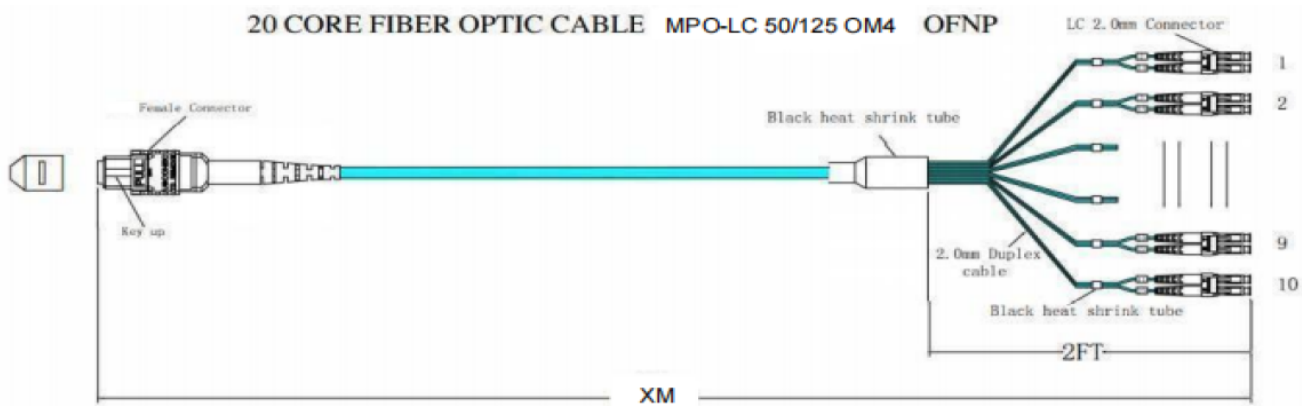

MPO-LC 20F Multimode OM4 Fiber Optic Cable

SKU#: ECX-MPLC1-420P-XXM

The Enconnex MPO-LC 20F Multimode patch cords are manufactured and tested to the highest quality standards. This patchcord is an OM4 “Aqua” laser-optimized, multimode cable with a 50 μm core and 125 μm cladding diameter. All Enconnex patch cords include a test report and are assigned a unique serial number for traceability.

PRODUCT FEATURES

- 100% fully tested
- Low insertion and return loss
- Unique serial number label on each end
- Color options available

Figure 1 - MPO-LC 20F Multimode OM4 Fiber Optic Cable

SPECIFICATIONS

SKU	Description
ECX-MPLC1-420P-0.5M-Y	Enconnex, Fiber Cable, MPO-LC (x10duplex) w/2ft B/O Polarity B multimode OM4 (Aqua) 20F Plenum0.5M
ECX-MPLC1-420P-1M-Y	Enconnex, Fiber Cable, MPO-LC (x10duplex) w/2ft B/O Polarity B multimode OM4 (Aqua) 20F Plenum1M
ECX-MPLC1-420P-1.5M-Y	Enconnex, Fiber Cable, MPO-LC (x10duplex) w/2ft B/O Polarity B multimode OM4 (Aqua) 20F Plenum1.5M
ECX-MPLC1-420P-2M-Y	Enconnex, Fiber Cable, MPO-LC (x10duplex) w/2ft B/O Polarity B multimode OM4 (Aqua) 20F Plenum2M
ECX-MPLC1-420P-3M-Y	Enconnex, Fiber Cable, MPO-LC (x10duplex) w/2ft B/O Polarity B multimode OM4 (Aqua) 20F Plenum3M
ECX-MPLC1-420P-4M-Y	Enconnex, Fiber Cable, MPO-LC (x10duplex) w/2ft B/O Polarity B multimode OM4 (Aqua) 20F Plenum4M
ECX-MPLC1-420P-5M-Y	Enconnex, Fiber Cable, MPO-LC (x10duplex) w/2ft B/O Polarity B multimode OM4 (Aqua) 20F Plenum5M
ECX-MPLC1-420P-7M-Y	Enconnex, Fiber Cable, MPO-LC (x10duplex) w/2ft B/O Polarity B multimode OM4 (Aqua) 20F Plenum7M
ECX-MPLC1-420P-10M-Y	Enconnex, Fiber Cable, MPO-LC (x10duplex) w/2ft B/O Polarity B multimode OM4 (Aqua) 20F Plenum10M
ECX-MPLC1-420P-12M-Y	Enconnex, Fiber Cable, MPO-LC (x10duplex) w/2ft B/O Polarity B multimode OM4 (Aqua) 20F Plenum12M
ECX-MPLC1-420P-15M-Y	Enconnex, Fiber Cable, MPO-LC (x10duplex) w/2ft B/O Polarity B multimode OM4 (Aqua) 20F Plenum15M