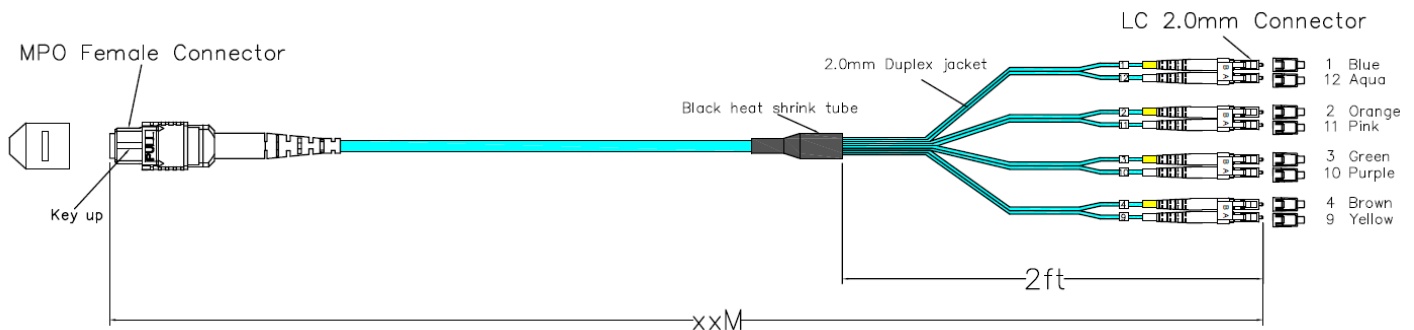

PRODUCT FEATURES

- 100% fully tested
- Low insertion and return loss
- Unique serial number label on each end
- Color options available

PHYSICAL SPECIFICATIONS

PHYSICAL	SPECS
Fiber Mode	Multimode
Fiber Counts	8 Fibers (Duplex)
Connector Type	MPO-LC
Insertion Loss (MPO)	≤ 0.60dB
Return Loss (MPO)	≥ 20dB
Insertion Loss (LC)	≤ 0.25dB
Return Loss (LC)	≥ 20dB
Operating Temperature	-20°C - 70°C

Figure 1 -MPO-LC 8F Multimode OM4 Fiber Optic Cable

SPECIFICATIONS

SKU	Description
ECX-MPLC1-408P-0.5M-Y	Enconnex, Fiber Cable, MPO-LC (x4 duplex) w/1ft B/O Polarity B multimode OM4 (Aqua) 8F Plenum 0.5M
ECX-MPLC1-408P-1M-Y	Enconnex, Fiber Cable, MPO-LC (x4 duplex) w/2ft B/O Polarity B multimode OM4 (Aqua) 8F Plenum 1M
ECX-MPLC1-408P-1.5M-Y	Enconnex, Fiber Cable, MPO-LC (x4 duplex) w/2ft B/O Polarity B multimode OM4 (Aqua) 8F Plenum 1.5M
ECX-MPLC1-408P-2M-Y	Enconnex, Fiber Cable, MPO-LC (x4 duplex) w/2ft B/O Polarity B multimode OM4 (Aqua) 8F Plenum 2M
ECX-MPLC1-408P-3M-Y	Enconnex, Fiber Cable, MPO-LC (x4 duplex) w/2ft B/O Polarity B multimode OM4 (Aqua) 8F Plenum 3M
ECX-MPLC1-408P-4M-Y	Enconnex, Fiber Cable, MPO-LC (x4 duplex) w/2ft B/O Polarity B multimode OM4 (Aqua) 8F Plenum 4M
ECX-MPLC1-408P-5M-Y	Enconnex, Fiber Cable, MPO-LC (x4 duplex) w/2ft B/O Polarity B multimode OM4 (Aqua) 8F Plenum 5M
ECX-MPLC1-408P-7M-Y	Enconnex, Fiber Cable, MPO-LC (x4 duplex) w/2ft B/O Polarity B multimode OM4 (Aqua) 8F Plenum 7M
ECX-MPLC1-408P-10M-Y	Enconnex, Fiber Cable, MPO-LC (x4 duplex) w/2ft B/O Polarity B multimode OM4 (Aqua) 8F Plenum 10M
ECX-MPLC1-408P-12M-Y	Enconnex, Fiber Cable, MPO-LC (x4 duplex) w/2ft B/O Polarity B multimode OM4 (Aqua) 8F Plenum 12M
ECX-MPLC1-408P-15M-Y	Enconnex, Fiber Cable, MPO-LC (x4 duplex) w/2ft B/O Polarity B multimode OM4 (Aqua) 8F Plenum 15M
ECX-MPLC1-408P-20M-Y	Enconnex, Fiber Cable, MPO-LC (x4 duplex) w/2ft B/O Polarity B multimode OM4 (Aqua) 8F Plenum 20M