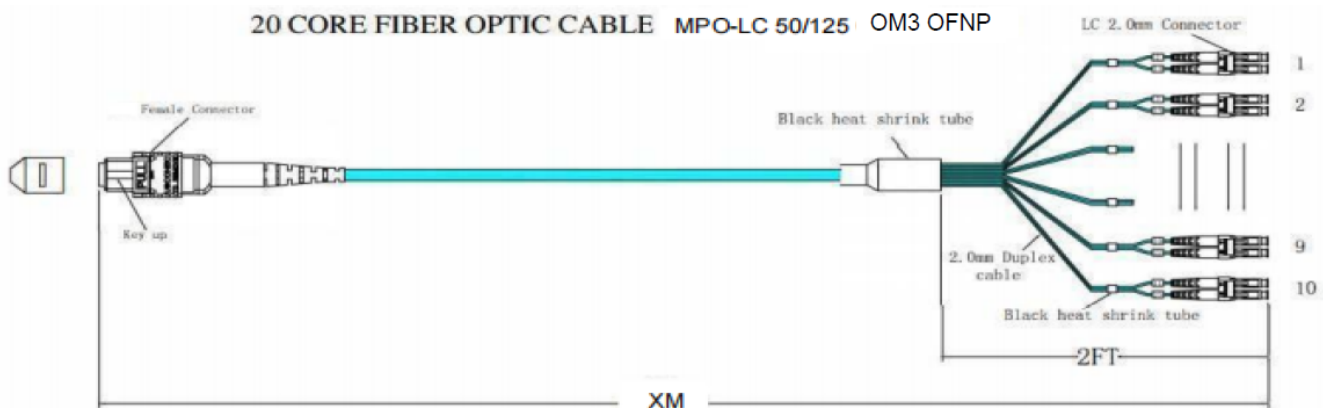

PRODUCT FEATURES

- 100% fully tested
- Low insertion and return loss
- Unique serial number label on each end
- Color options available

PHYSICAL SPECIFICATIONS

PHYSICAL	SPECS
Fiber Mode	Multimode
Fiber Counts	20 Fibers (Duplex)
Connector Type	MPO-LC
Insertion Loss (MPO)	≤ 0.75dB
Return Loss (MPO)	≥ 35dB
Insertion Loss (LC)	≤ 0.25dB
Return Loss (LC)	≥ 35dB
Operating Temperature	-20°C - 70°C

Figure 1 -MPO-LC 20F Multimode OM3 Fiber Optic Cable

SPECIFICATIONS

SKU	Description
ECX-MPLC1-320P-0.5M-Y	Enconnex, Fiber Cable, MPO-LC (x10duplex) w/2ft B/O Polarity B multimode OM3 (Aqua) 20F Plenum 0.5m
ECX-MPLC1-320P-1M-Y	Enconnex, Fiber Cable, MPO-LC (x10duplex) w/2ft B/O Polarity B multimode OM3 (Aqua) 20F Plenum 1M
ECX-MPLC1-320P-1.5M-Y	Enconnex, Fiber Cable, MPO-LC (x10duplex) w/2ft B/O Polarity B multimode OM3 (Aqua) 20F Plenum 1.5
ECX-MPLC1-320P-2M-Y	Enconnex, Fiber Cable, MPO-LC (x10duplex) w/2ft B/O Polarity B multimode OM3 (Aqua) 20F Plenum 2M
ECX-MPLC1-320P-3M-Y	Enconnex, Fiber Cable, MPO-LC (x10duplex) w/2ft B/O Polarity B multimode OM3 (Aqua) 20F Plenum 3M
ECX-MPLC1-320P-4M-Y	Enconnex, Fiber Cable, MPO-LC (x10duplex) w/2ft B/O Polarity B multimode OM3 (Aqua) 20F Plenum 4M
ECX-MPLC1-320P-5M-Y	Enconnex, Fiber Cable, MPO-LC (x10duplex) w/2ft B/O Polarity B multimode OM3 (Aqua) 20F Plenum 5M
ECX-MPLC1-320P-7M-Y	Enconnex, Fiber Cable, MPO-LC (x10duplex) w/2ft B/O Polarity B multimode OM3 (Aqua) 20F Plenum 7M
ECX-MPLC1-320P-10M-Y	Enconnex, Fiber Cable, MPO-LC (x10duplex) w/2ft B/O Polarity B multimode OM3 (Aqua) 20F Plenum 10M
ECX-MPLC1-320P-12M-Y	Enconnex, Fiber Cable, MPO-LC (x10duplex) w/2ft B/O Polarity B multimode OM3 (Aqua) 20F Plenum 12M
ECX-MPLC1-320P-15M-Y	Enconnex, Fiber Cable, MPO-LC (x10duplex) w/2ft B/O Polarity B multimode OM3 (Aqua) 20F Plenum 15M