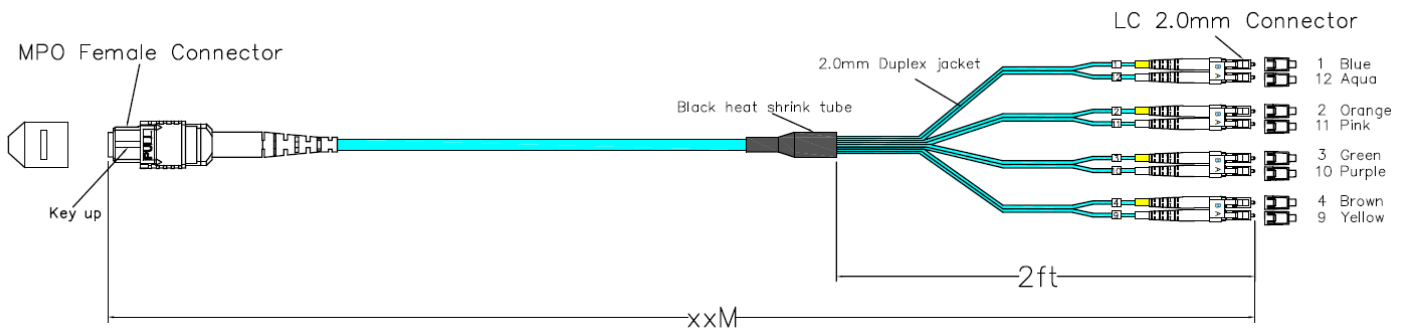

## PHYSICAL SPECIFICATIONS

PHYSICAL	SPECS
Fiber Mode	Multimode
Fiber Counts	8 Fibers (Duplex)
Connector Type	MPO-LC
Insertion Loss (MPO)	≤ 0.60dB
Return Loss (MPO)	≥ 20dB
Insertion Loss (LC)	≤ 0.25dB
Return Loss (LC)	≥ 35dB
Operating Temperature	-20°C - 70°C

## SPECIFICATIONS

SKU	Description
ECX-MPLC1-308P-0.5M-Y	Enconnex, Fiber Cable, MPO-LC (x4 duplex) w/2ft B/O Polarity B multimode OM3 (Aqua) 8F Plenum0.5M
ECX-MPLC1-308P-1M-Y	Enconnex, Fiber Cable, MPO-LC (x4 duplex) w/2ft B/O Polarity B multimode OM3 (Aqua) 8F Plenum1M
ECX-MPLC1-308P-1.5M-Y	Enconnex, Fiber Cable, MPO-LC (x4 duplex) w/2ft B/O Polarity B multimode OM3 (Aqua) 8F Plenum1.5M
ECX-MPLC1-308P-2M-Y	Enconnex, Fiber Cable, MPO-LC (x4 duplex) w/2ft B/O Polarity B multimode OM3 (Aqua) 8F Plenum2M
ECX-MPLC1-308P-3M-Y	Enconnex, Fiber Cable, MPO-LC (x4 duplex) w/2ft B/O Polarity B multimode OM3 (Aqua) 8F Plenum3M
ECX-MPLC1-308P-4M-Y	Enconnex, Fiber Cable, MPO-LC (x4 duplex) w/2ft B/O Polarity B multimode OM3 (Aqua) 8F Plenum4M
ECX-MPLC1-308P-5M-Y	Enconnex, Fiber Cable, MPO-LC (x4 duplex) w/2ft B/O Polarity B multimode OM3 (Aqua) 8F Plenum5M
ECX-MPLC1-308P-7M-Y	Enconnex, Fiber Cable, MPO-LC (x4 duplex) w/2ft B/O Polarity B multimode OM3 (Aqua) 8F Plenum7M
ECX-MPLC1-308P-10M-Y	Enconnex, Fiber Cable, MPO-LC (x4 duplex) w/2ft B/O Polarity B multimode OM3 (Aqua) 8F Plenum10M
ECX-MPLC1-308P-12M-Y	Enconnex, Fiber Cable, MPO-LC (x4 duplex) w/2ft B/O Polarity B multimode OM3 (Aqua) 8F Plenum12M
ECX-MPLC1-308P-15M-Y	Enconnex, Fiber Cable, MPO-LC (x4 duplex) w/2ft B/O Polarity B multimode OM3 (Aqua) 8F Plenum15M
ECX-MPLC1-308P-20M-Y	Enconnex, Fiber Cable, MPO-LC (x4 duplex) w/2ft B/O Polarity B multimode OM3 (Aqua) 8F Plenum 20M