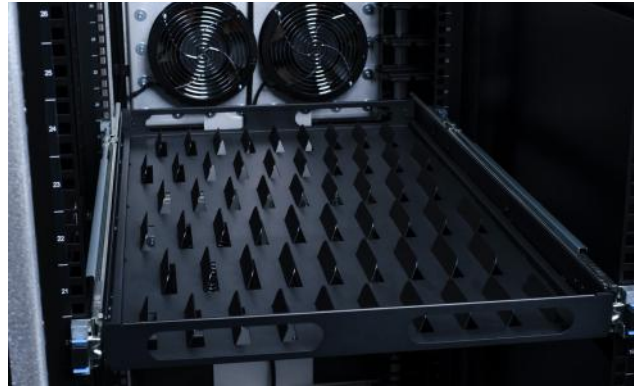

Closed Laptop Testing Shelf

ECX-CBT-CBSHELF-837-K

The Closed Book Laptop Testing Shelf is for testing laptops in the closed position. This shelf fits 20 closed laptops per shelf, equipped with toolless sliding rails.

Real Device Testing Shelves

Mac Mini Shelf

ECX-MM4-750SHELF-K

The Mac Mini Shelf fits 4 Mac Mini devices in a 1U space, equipped with toolless sliding rails.

Mac Mini Shelf

ECX-MACMINISHELF-5URS

The Mac Mini Shelf fits 8 Mac Mini devices in a 5U space, equipped with sliding rails.

Mac Mini Shelf

ECX-MACMINISHELF-5U16

The Mobile Shelf fits 57 mobile devices per shelf, equipped with toolless sliding rails.

Real Device Testing Shelves

Mobile Shelf

ECX-MBL-TRAY-K

The Mobile Shelf fits 57 mobile devices per shelf, equipped with toolless sliding rails.

Mobile Shelf w/ Device Holder

ECX-MSHELF-TRAY-1-K

The Mobile Shelf w/ Device Holder fits 36 mobile or tablet devices, equipped with toolless sliding rails.

Flat Sliding Shelf

ECX-G118R-R3-K

The Flat Sliding Shelf Provides a flat surface to place devices for real device testing application, equipped with toolless sliding rails.