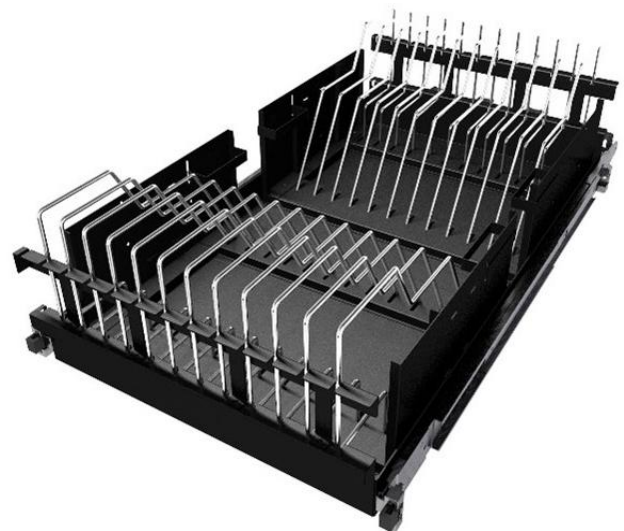

Enconnex Real Device Testing Shelves

What Are the Shelves That We Offer?

Open Laptop Testing Shelf

ECX-CBT-WSHELF-751-K

The Open Laptop Testing Shelf is a W shape shelf for laptop testing in the open position. This shelf fits 4 laptops per shelf, equipped with toolless sliding rails.

Closed Laptop Testing Shelf

ECX-CBT-CBSHELF-837-K

The Closed Book Laptop Testing Shelf is for testing laptops in the closed position. This shelf fits 20 closed laptops per shelf, equipped with toolless sliding rails.

Real Device Testing Shelves

Mac Mini Shelf

ECX-MM4-750SHELF-K

The Mac Mini Shelf fits 4 Mac Mini devices in a 1U space, equipped with toolless sliding rails.

Mac Mini Shelf

ECX-MACMINISHELF-5URS

The Mac Mini Shelf fits 8 Mac Mini devices in a 5U space, equipped with sliding rails.

Mobile Shelf w/ Device Holder

ECX-MSHELF-TRAY-1-K

The Mobile Shelf w/ Device Holder fits 36 mobile or tablet devices, equipped with toolless sliding rails.

Flat Sliding Shelf

ECX-G118R-R3-K

The Flat Sliding Shelf Provides a flat surface to place devices for real device testing application, equipped with toolless sliding rails.