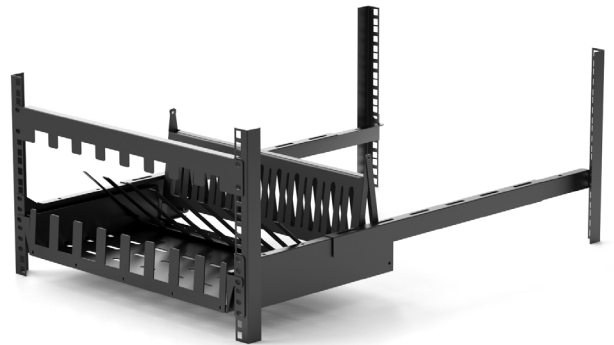

Closed Laptop Testing Shelf

ECX-CBT-CBSHELF-837-K

The Closed Book Laptop Testing Shelf is for testing laptops in the closed position. This shelf fits 20 closed laptops per shelf, equipped with toolless sliding rails.

Real Device Testing Shelves

Mac Mini Shelf

ECX-MM4-750SHELF-K

The Mac Mini Shelf fits 4 Mac Mini devices in a 1U space, equipped with toolless sliding rails.

Mac Mini Shelf

ECX-MACMINISHELF-5URS

The Mac Mini Shelf fits 8 Mac Mini devices in a 5U space, equipped with sliding rails.

Mac Mini Shelf

ECX-MACMINISHELF-5U16

The Mobile Shelf fits 57 mobile devices per shelf, equipped with toolless sliding rails.

Real Device Testing Shelves

Mobile Shelf

ECX-MBL-TRAY-K

The Mobile Shelf fits 57 mobile devices per shelf, equipped with toolless sliding rails.

Mobile Shelf w/ Device Holder

ECX-MSHELF-TRAY-1-K

The Mobile Shelf w/ Device Holder fits 36 mobile or tablet devices, equipped with toolless sliding rails.

Flat Sliding Shelf

ECX-G118R-R3-K

The Flat Sliding Shelf Provides a flat surface to place devices for real device testing application, equipped with toolless sliding rails.