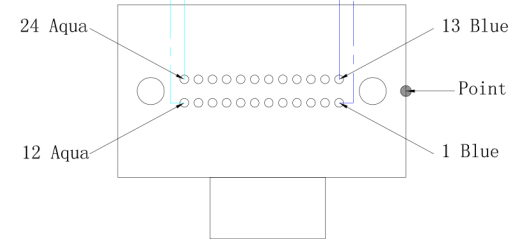

## Fiber color:

Port 1	Port 2	Port 3	Port 4	Port 5	Port 6	Port 7	Port 8	Port 9	Port 10	Port 11	Port 12
Blue	Orange	Green	Brown	Gray	White	Red	Black	Yellow	Purple	Pink	Aqua
Port 13	Port 14	Port 15	Port 16	Port 17	Port 18	Port 19	Port 20	Port 21	Port 22	Port 23	Port 24
Blue	Orange	Green	Brown	Gray	White	Red	Black	Yellow	Purple	Pink	Aqua

## Specifications:

Fiber Mode	MM
Type	MTP-MTP
Cable Diameter (mm)	Φ 3.0
Cable Color	Aqua
Core Diameter (um)	50/125
Insertion Loss (dB)	≤0.75
Return Loss (dB)	≥35
Operating Temperature (°C)	-20~+75
Storage Temperature (°C)	-20~+85