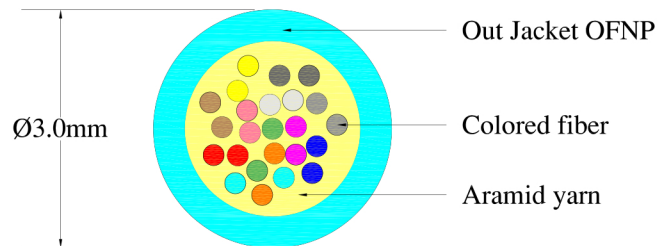

# 24 CORE FIBER OPTIC CABLE MTP-MTP 50/125 OM4 OFNP

## Fiber color:

Port 1	Port 2	Port 3	Port 4	Port 5	Port 6	Port 7	Port 8	Port 9	Port 10	Port 11	Port 12
Blue	Orange	Green	Brown	Gray	White	Red	Black	Yellow	Purple	Pink	Aqua
Port 13	Port 14	Port 15	Port 16	Port 17	Port 18	Port 19	Port 20	Port 21	Port 22	Port 23	Port 24
Blue	Orange	Green	Brown	Gray	White	Red	Black	Yellow	Purple	Pink	Aqua

## Specifications:

Fiber Mode	MM
Type	MTP-MTP
Cable Diameter (mm)	Φ 3.0
Cable Color	Aqua
Core Diameter (um)	50/125
Insertion Loss (dB)	≤0.75
Return Loss (dB)	≥35
Operating Temperature (°C)	-20~+75
Storage Temperature (°C)	-20~+85