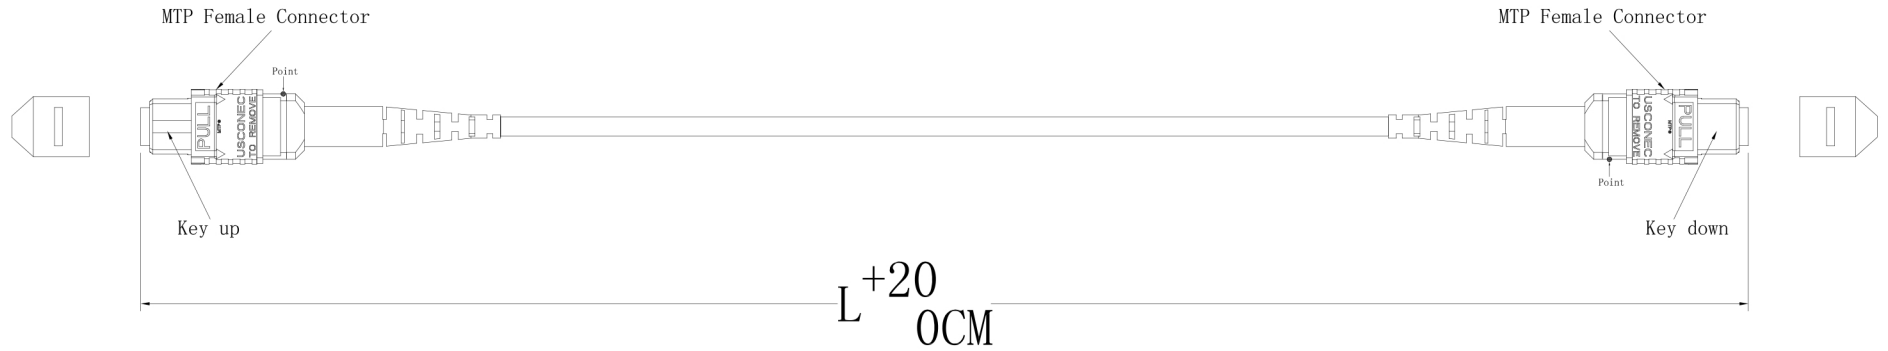

# 24 CORE FIBER OPTIC CABLE MTP-MTP 50/125 OM4 OFNP

## Fiber color:

Port 1	Port 2	Port 3	Port 4	Port 5	Port 6	Port 7	Port 8	Port 9	Port 10	Port 11	Port 12
Blue	Orange	Green	Brown	Gray	White	Red	Black	Yellow	Purple	Pink	Aqua
Port 13	Port 14	Port 15	Port 16	Port 17	Port 18	Port 19	Port 20	Port 21	Port 22	Port 23	Port 24
Blue	Orange	Green	Brown	Gray	White	Red	Black	Yellow	Purple	Pink	Aqua

## Specifications:

Fiber Mode	MM
Type	MTP-MTP
Cable Diameter (mm)	Φ 3.0
Cable Color	Aqua
Core Diameter (um)	50/125
Insertion Loss (dB)	≤0.75
Return Loss (dB)	≥35
Operating Temperature (°C)	-20~+75
Storage Temperature (°C)	-20~+85