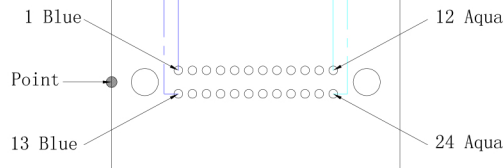

## Fiber color:

Port 1	Port 2	Port 3	Port 4	Port 5	Port 6	Port 7	Port 8	Port 9	Port 10	Port 11	Port 12
Blue	Orange	Green	Brown	Gray	White	Red	Black	Yellow	Purple	Pink	Aqua
Port 13	Port 14	Port 15	Port 16	Port 17	Port 18	Port 19	Port 20	Port 21	Port 22	Port 23	Port 24
Blue	Orange	Green	Brown	Gray	White	Red	Black	Yellow	Purple	Pink	Aqua

## Specifications:

Fiber Mode	MM
Type	MTP-MTP
Cable Diameter (mm)	Φ 3.0
Cable Color	Aqua
Core Diameter (um)	50/125
Insertion Loss (dB)	≤0.75
Return Loss (dB)	≥35
Operating Temperature (°C)	-20~+75
Storage Temperature (°C)	-20~+85