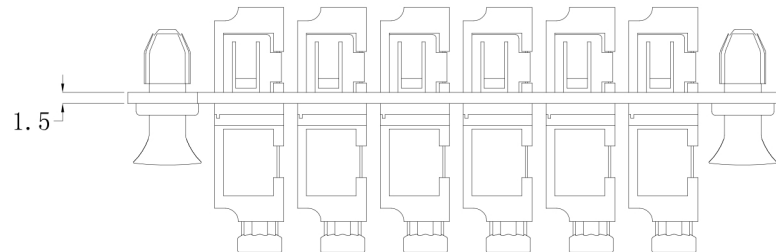

Tolerance			
Length	Super	High	Comm
<3	0.05	0.1	--
3T0<6	0.05	0.1	0.2
6T0<30	0.1	0.2	0.5
30T0<120	0.15	0.3	0.8
120T0<315	0.2	0.5	1.2

Version	Mark	Date	Before	Current
A0				

UNIT	mm	PAGE	1/1	MODEL	1U Wiring Box
SCALE	1.000	DRAW	---	DRAW NO.	FBK-LC Adapter-001
MAT.		CHECK		NAME	LC Quadruple adapter
DATE	5-Set-16	APPR.		MAT_NO.	FBK-LC Adapter-001