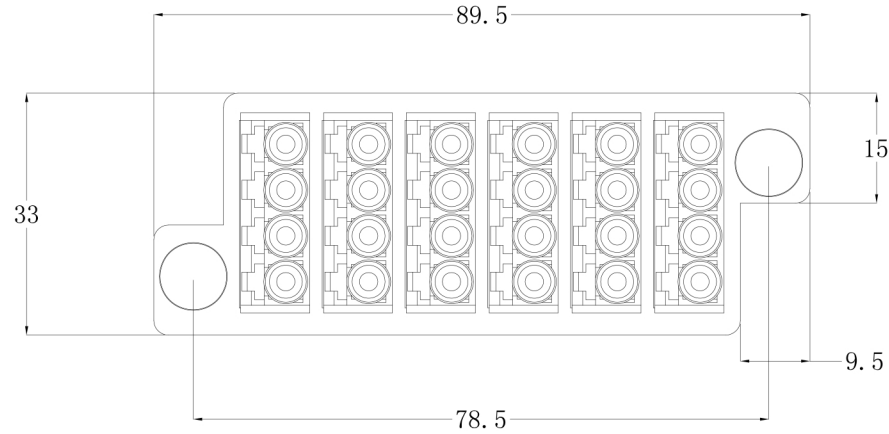

Tolerance			
Length	Super	High	Comm
<3	0.05	0.1	--
3T0<6	0.05	0.1	0.2
6T0<30	0.1	0.2	0.5
30T0<120	0.15	0.3	0.8
120T0<315	0.2	0.5	1.2

Version	Mark	Date	Before	Current
A0				

UNIT	mm	PAGE	1/1	MODEL	1U Wiring Box
SCALE	1.000	DRAW	---	DRAW NO.	FBK-LC Adapter-001
MAT.		CHECK		NAME	LC Quadruple adapter
DATE	5-Set-16	APPR.		MAT_NO.	FBK-LC Adapter-001