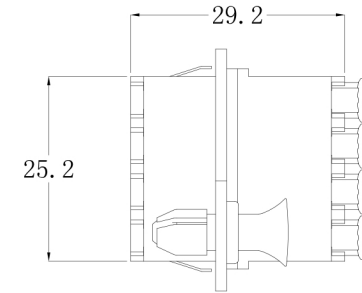

Tolerance			
Length	Super	High	Comm
<3	0.05	0.1	--
3T0<6	0.05	0.1	0.2
6T0<30	0.1	0.2	0.5
30T0<120	0.15	0.3	0.8
120T0<315	0.2	0.5	1.2

Version	Mark	Date	Before	Current
A0				

UNIT	mm	PAGE	1/1	MODEL	1U Wiring Box
SCALE	1.000	DRAW	---	DRAW NO.	FBK-LC Adapter-001
MAT.		CHECK		NAME	LC Quadruple adapter
DATE	5-Set-16	APPR.		MAT_NO.	FBK-LC Adapter-001