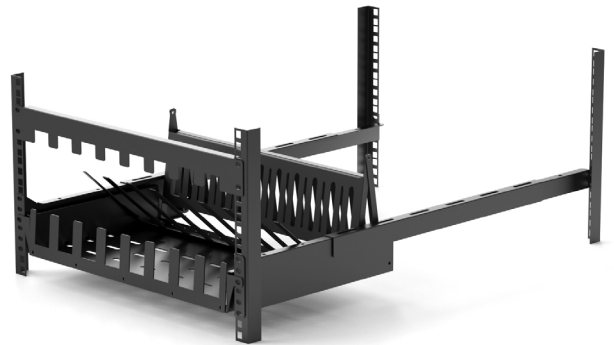

### Closed Laptop Testing Shelf

ECX-CBT-CBSHELF-837-K

The Closed Book Laptop Testing Shelf is for testing laptops in the closed position. This shelf fits 20 closed laptops per shelf, equipped with toolless sliding rails.

## Mac Mini Shelf

ECX-MM4-750SHELF-K

The Mac Mini Shelf fits 4 Mac Mini devices in a 1U space, equipped with toolless sliding rails.

## Mac Mini Shelf

ECX-MACMINISHELF-5URS

The Mac Mini Shelf fits 8 Mac Mini devices in a 5U space, equipped with sliding rails.

## Mac Mini Shelf

ECX-MACMINISHELF-5U16

The Mac Mini Shelf fits 16 Mac Mini devices in a 5U space, equipped with toolless sliding rails.