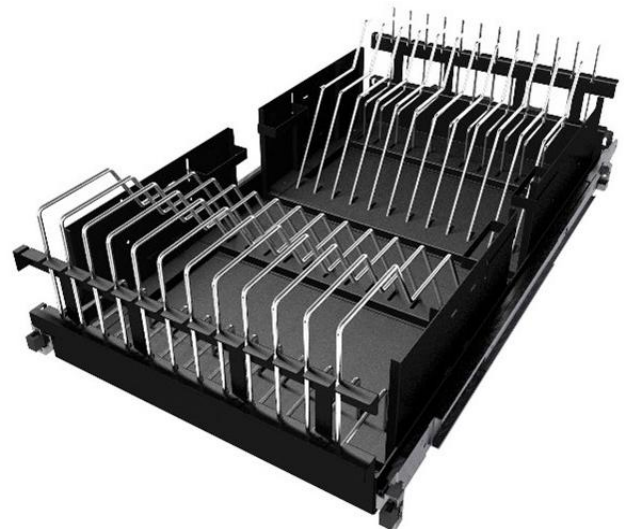

### Open Laptop Testing Shelf

ECX-CBT-WSHELF-751-K

The Open Laptop Testing Shelf is a W shape shelf for laptop testing in the open position. This shelf fits 4 laptops per shelf, equipped with toolless sliding rails.

### Closed Laptop Testing Shelf

ECX-CBT-CBSHELF-837-K

The Closed Book Laptop Testing Shelf is for testing laptops in the closed position. This shelf fits 20 closed laptops per shelf, equipped with toolless sliding rails.

# Real Device Testing Shelves

## Mac Mini Shelf

ECX-MM4-750SHELF-K

The Mac Mini Shelf fits 4 Mac Mini devices in a 1U space, equipped with toolless sliding rails.