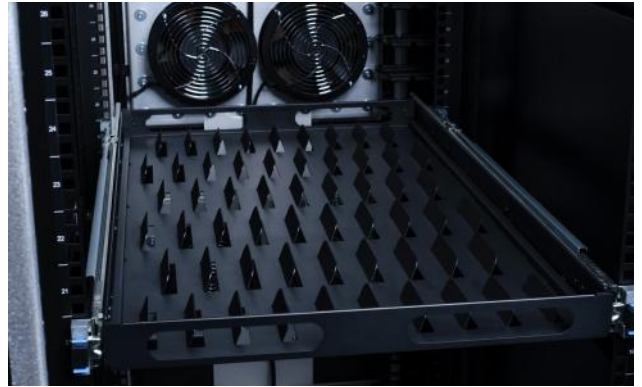

Real Device Testing Shelves

Mobile Shelf

ECX-MBL-TRAY-K

The Mobile Shelf fits 57 mobile devices per shelf, equipped with toolless sliding rails.