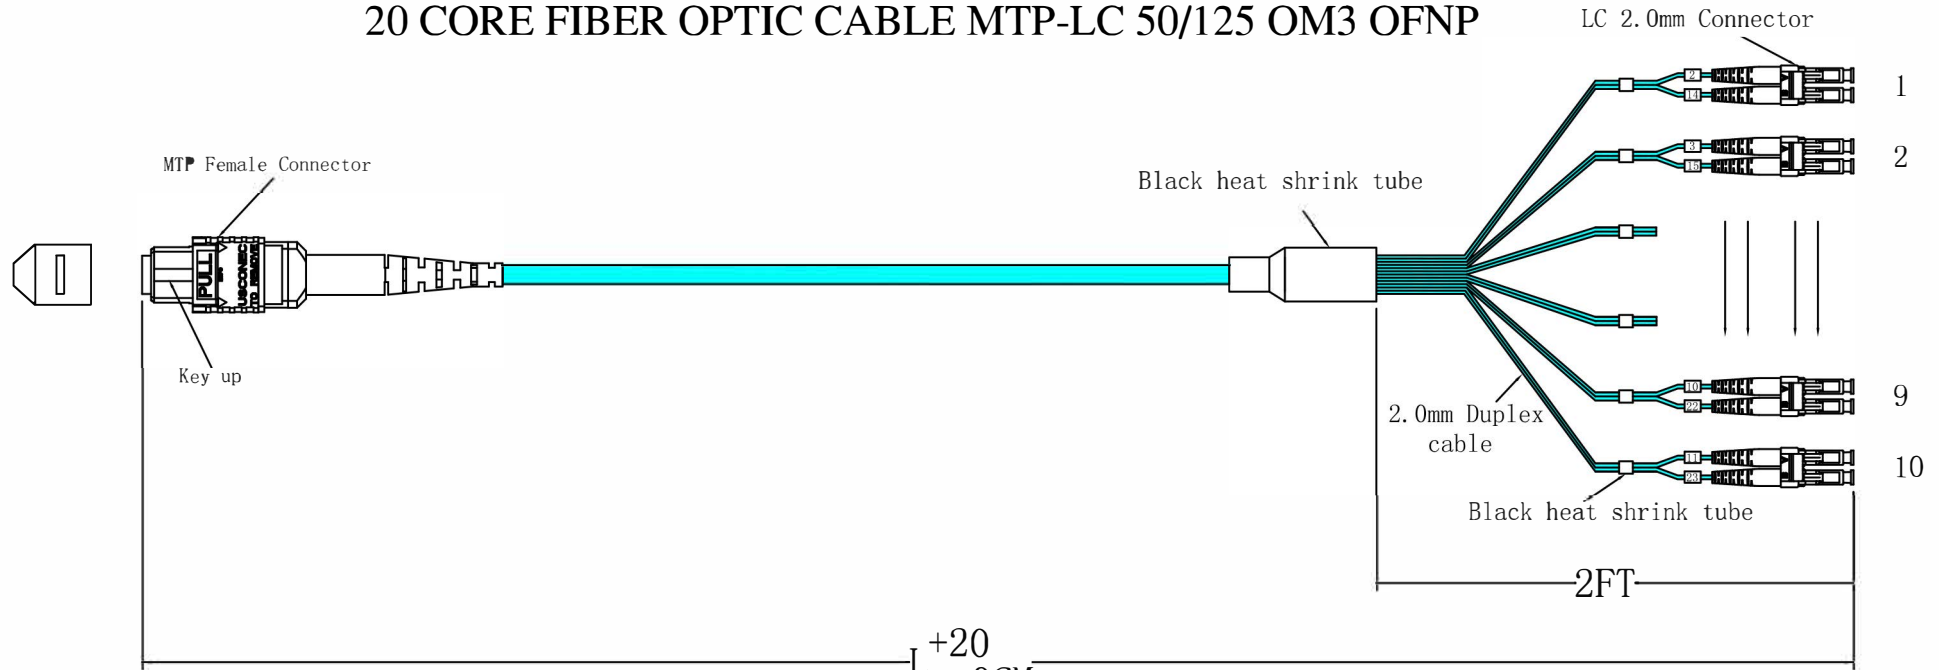

# 20 CORE FIBER OPTIC CABLE MTP-LC 50/125 OM3 OFNP

## Fiber color:

1	2	3	4	5	6	7	8	9	10
Port 2	Port 14	Port 3	Port 15	Port 4	Port 16	Port 5	Port 17	Port 6	Port 18
Orange	Orange	Green	Green	Brown	Brown	Gray	Gray	White	White
6	6	7	7	8	8	9	9	10	10
Port 7	Port 19	Port 8	Port 20	Port 9	Port 21	Port 10	Port 22	Port 11	Port 23
Red	Red	Black	Black	Yellow	Yellow	Purple	Purple	Pink	Pink

## Specifications:

Fiber Mode	MM
Type	MTP
Cable Diameter (mm)	Φ 3.0
Cable Color	Aqua
Core Diameter (um)	50/125
Insertion Loss (dB)	≤ 0.75
Return Loss (dB)	≥ 35
Operating Temperature (°C)	-20~+75
Storage Temperature (°C)	-20~+85

Fiber Mode	MM
Type	LC
Cable Diameter (mm)	Φ 2.0
Cable Color	Aqua
Core Diameter (um)	50/125
Insertion Loss (dB)	≤ 0.25
Return Loss (dB)	≥ 35
Operating Temperature (°C)	-20~+75
Storage Temperature (°C)	-20~+85