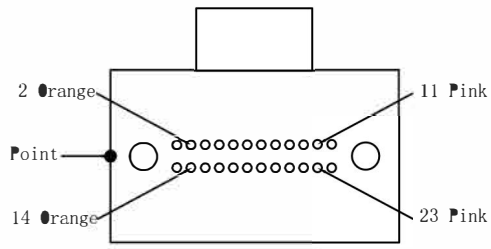

# 20 CORE FIBER OPTIC CABLE MTP-LC 50/125 OM3 OFNP

## Fiber color:

1	2	3	4	5	6	7	8	9	10
Port 2	Port 14	Port 3	Port 15	Port 4	Port 16	Port 5	Port 17	Port 6	Port 18
Orange	Orange	Green	Green	Brown	Brown	Gray	Gray	White	White
6	6	7	7	8	8	9	9	10	10
Port 7	Port 19	Port 8	Port 20	Port 9	Port 21	Port 10	Port 22	Port 11	Port 23
Red	Red	Black	Black	Yellow	Yellow	Purple	Purple	Pink	Pink

## Specifications:

Fiber Mode	MM
Type	MTP
Cable Diameter (mm)	Φ 3.0
Cable Color	Aqua
Core Diameter (um)	50/125
Insertion Loss (dB)	≤ 0.75
Return Loss (dB)	≥ 35
Operating Temperature (°C)	-20~+75
Storage Temperature (°C)	-20~+85

Fiber Mode	MM
Type	LC
Cable Diameter (mm)	Φ 2.0
Cable Color	Aqua
Core Diameter (um)	50/125
Insertion Loss (dB)	≤ 0.25
Return Loss (dB)	≥ 35
Operating Temperature (°C)	-20~+75
Storage Temperature (°C)	-20~+85