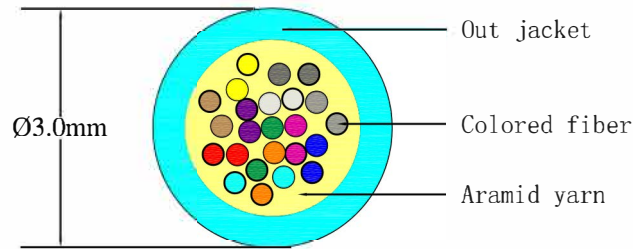

# 20 CORE FIBER OPTIC CABLE MTP-LC 50/125 OM3 OFNP

## Fiber color:

1	2	3	4	5	6	7	8	9	10
Port 2	Port 14	Port 3	Port 15	Port 4	Port 16	Port 5	Port 17	Port 6	Port 18
Orange	Orange	Green	Green	Brown	Brown	Gray	Gray	White	White
6	6	7	7	8	8	9	9	10	10
Port 7	Port 19	Port 8	Port 20	Port 9	Port 21	Port 10	Port 22	Port 11	Port 23
Red	Red	Black	Black	Yellow	Yellow	Purple	Purple	Pink	Pink

## Specifications:

Fiber Mode	MM
Type	MTP
Cable Diameter (mm)	Φ 3.0
Cable Color	Aqua
Core Diameter (um)	50/125
Insertion Loss (dB)	≤ 0.75
Return Loss (dB)	≥ 35
Operating Temperature (°C)	-20~+75
Storage Temperature (°C)	-20~+85

Fiber Mode	MM
Type	LC
Cable Diameter (mm)	Φ 2.0
Cable Color	Aqua
Core Diameter (um)	50/125
Insertion Loss (dB)	≤ 0.25
Return Loss (dB)	≥ 35
Operating Temperature (°C)	-20~+75
Storage Temperature (°C)	-20~+85